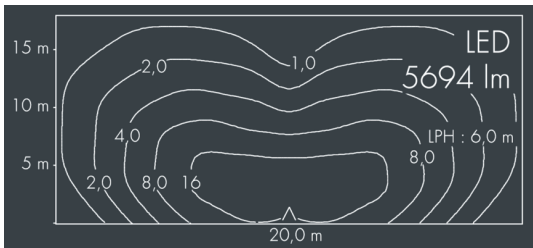

## Metaspace High Output

8 218 347 159

6 × 10,8 W, 5694 lm, 2700 K warm white, DALI, lateral wide beam 46° / 142°

Customized solutions and modifications are possible: Special RAL, DB or NCS colours as polyester powder coat, luminaires in 2700 K and other colour temperatures and versions for high ambient temperature.

## Specification text

housing made of corrosion-resistant die-cast aluminum AlSi12, polyester powder coated by high-quality and UV-stabilized coating process, Colour: black RAL 7021, all exterior parts are stainless steel, tempered high efficiency safety glass, anti-reflective coating from 1 side, dark screenprint, silicon gasket, closure with 5 stainless steel screws, with pole top fitter for 1 luminaire for poles Ø 60/76 mm, fastening with 4 set screws M8, cable gland: M20, with 8 m cable Ho7RN-F5G1, connecting terminal: 5 pole, highly efficient metallized PC reflector, integral driver (DALI), CRI > 80, 3, service life L80/B20 > 50.000 h, Beam angle (FWHM): 46° / 142°, luminous flux: 5694 lm, wattage: 65 W, delivered lumens 88 lm/W, protection type IP65, protection class II, impact resistance IK08, windage area 0,056 m<sup>2</sup>, dimensions: Ø 376 mm, width 112 mm, weight 5.1 kg

## Specification

Wattage	65 W	Beam angle (FWHM)	46° / 142°
Delivered lumens	88 lm/W	Housing colour	black RAL 7021
Light source	LED 2700 K	Protection type	IP65
Color Rendering Index	CRI > 80	Protection class	II
Colour tolerance	3	Impact resistance	IK08
Lifetime ta 25° C	L80/B20 > 50.000 h	Windage area	0,056m <sup>2</sup>
Control gear	DALI	Dimensions	Ø 376 mm, width 112 mm
Input voltage AC	220 – 240 V	Weight	5,10 kg
Input voltage DC	220 – 240 V	Max. ambient temperature ta	40°
Voltage protection	6 kV L/N   10 kV L/PE		
Luminaires per B16A / C16A	10 / 17		