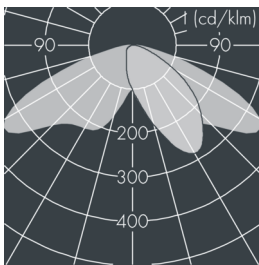

## Metaspace High Output

8 218 347 159

6 × 10,8 W, 5694 lm, 2700 K warm white, DALI, lateral wide beam 46° / 142°

Customized solutions and modifications are possible: Special RAL, DB or NCS colours as polyester powder coat, luminaires in 2700 K and other colour temperatures and versions for high ambient temperature.

## Specification text

housing made of corrosion-resistant die-cast aluminum AlSi12, polyester powder coated by high-quality and UV-stabilized coating process, Colour: black RAL 7021, all exterior parts are stainless steel, tempered high efficiency safety glass, anti-reflective coating from 1 side, dark screenprint, silicon gasket, closure with 5 stainless steel screws, with pole top fitter for 1 luminaire for poles Ø 60/76 mm, fastening with 4 set screws M8, cable gland: M20, with 8 m cable Ho7RN-F5G1, connecting terminal: 5 pole, highly efficient metallized PC reflector, integral driver (DALI), CRI > 80, 3, service life L80/B20 > 50.000 h, Beam angle (FWHM): 46° / 142°, luminous flux: 5694 lm, wattage: 65 W, delivered lumens 88 lm/W, protection type IP65, protection class II, impact resistance IK08, windage area 0,056 m<sup>2</sup>, dimensions: Ø 376 mm, width 112 mm, weight 5.1 kg

## Specification

Wattage	65 W	Beam angle (FWHM)	46° / 142°
Delivered lumens	88 lm/W	Housing colour	black RAL 7021
Light source	LED 2700 K	Protection type	IP65
Color Rendering Index	CRI > 80	Protection class	II
Colour tolerance	3	Impact resistance	IK08
Lifetime ta 25° C	L80/B20 > 50.000 h	Windage area	0,056m <sup>2</sup>
Control gear	DALI	Dimensions	Ø 376 mm, width 112 mm
Input voltage AC	220 – 240 V	Weight	5,10 kg
Input voltage DC	220 – 240 V	Max. ambient temperature ta	40°
Voltage protection	6 kV L/N   10 kV L/PE		
Luminaires per B16A / C16A	10 / 17		