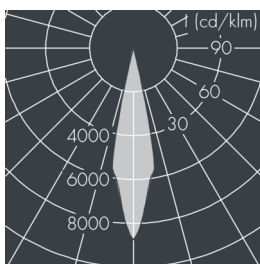

Metaspot Gobo

8 244 054 149

49 W, 1496 lm, 6500 K cold white, DALI,
85 mm focal length 22°

Customized solutions and modifications are possible: Special RAL, DB or NCS colours as polyester powder coat, luminaires in 2700 K and other colour temperatures and versions for high ambient temperature.

Specification

| | | | |
|-----------------------|------------|-------------------|------------------------|
| Wattage | 49 W | Beam angle (FWHM) | 22° |
| Delivered lumens | 31 lm/W | Housing colour | silver grey |
| Light source | LED 6500 K | Protection type | IP65 |
| Color Rendering Index | CRI > 70 | Protection class | I |
| Control gear | DALI | Impact resistance | IK08 |
| | | Dimensions | Ø 200 mm, width 423 mm |
| | | Weight | 6,50 kg |

Specification text

housing made of corrosion-resistant die-cast aluminum AlSi12, polyester powder coated by high-quality and UV-stabilized coating process, Colour: silver grey, all exterior parts are stainless steel, tempered safety glass, anti-reflective coating from 1 side, dark screenprint, silicon gasket, tool-free twist closure, mounting bracket made of coated aluminum with inclination scale: 2 drilled holes Ø 9 mm, spacing 40 mm, 1 centre hole Ø 14 mm, tilt range: 180°, cable gland: M20, connecting terminal: 5 pole, focusable projection lens for precise light control and sharp-edged image projections, integral driver (DALI), CRI > 70, Beam angle (FWHM): 22°, luminous flux: 1496 lm, wattage: 49 W, delivered lumens 31 lm/W, protection type IP65, protection class I, impact resistance IK08, dimensions: Ø 200 mm, width 423 mm, weight 6.5 kg