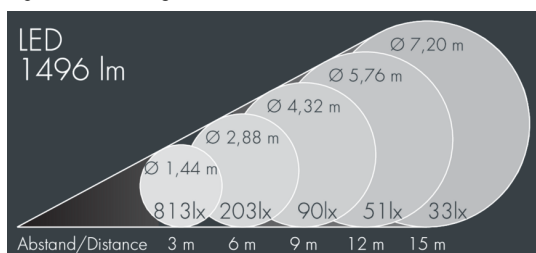

Metaspot Gobo

8 244 054 149

49 W, 1496 lm, 6500 K cold white, DALI,
85 mm focal length 22°

Customized solutions and modifications are possible: Special RAL, DB or NCS colours as polyester powder coat, luminaires in 2700 K and other colour temperatures and versions for high ambient temperature.

Specification

| | | | |
|-----------------------|------------|-------------------|------------------------|
| Wattage | 49 W | Beam angle (FWHM) | 22° |
| Delivered lumens | 31 lm/W | Housing colour | silver grey |
| Light source | LED 6500 K | Protection type | IP65 |
| Color Rendering Index | CRI > 70 | Protection class | I |
| Control gear | DALI | Impact resistance | IK08 |
| | | Dimensions | Ø 200 mm, width 423 mm |
| | | Weight | 6,50 kg |

Specification text

housing made of corrosion-resistant die-cast aluminum AlSi12, polyester powder coated by high-quality and UV-stabilized coating process, Colour: silver grey, all exterior parts are stainless steel, tempered safety glass, anti-reflective coating from 1 side, dark screenprint, silicon gasket, tool-free twist closure, mounting bracket made of coated aluminum with inclination scale: 2 drilled holes Ø 9 mm, spacing 40 mm, 1 centre hole Ø 14 mm, tilt range: 180°, cable gland: M20, connecting terminal: 5 pole, focusable projection lens for precise light control and sharp-edged image projections, integral driver (DALI), CRI > 70, Beam angle (FWHM): 22°, luminous flux: 1496 lm, wattage: 49 W, delivered lumens 31 lm/W, protection type IP65, protection class I, impact resistance IK08, dimensions: Ø 200 mm, width 423 mm, weight 6.5 kg