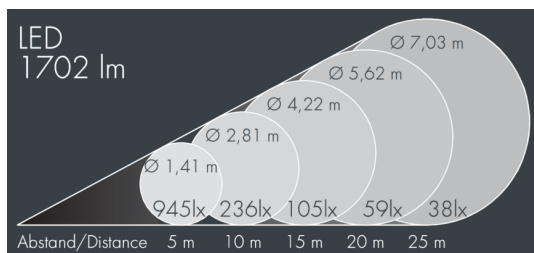

## Metaspot Gobo

8 244 254 319

49 W, 1599 lm, 6500 K cold white, Zhaga 18,  
150 mm focal length 14°

Customized solutions and modifications are possible: Special RAL, DB or NCS colours as polyester powder coat, luminaires in 2700 K and other colour temperatures and versions for high ambient temperature.

### Specification

|                       |            |                   |                        |
|-----------------------|------------|-------------------|------------------------|
| Wattage               | 49 W       | Beam angle (FWHM) | 14°                    |
| Delivered lumens      | 33 lm/W    | Housing colour    | silver grey            |
| Light source          | LED 6500 K | Protection type   | IP65                   |
| Color Rendering Index | 70         | Protection class  | I                      |
| Control gear          | Zhaga 18   | Impact resistance | IK08                   |
|                       |            | Dimensions        | Ø 200 mm, width 423 mm |
|                       |            | Weight            | 6,50 kg                |

### Specification text

housing made of corrosion-resistant die-cast aluminum ALSi12, polyester powder coated by high-quality and UV-stabilized coating process, Colour: silver grey, all exterior parts are stainless steel, tempered safety glass, anti-reflective coating from 1 side, dark screenprint, silicon gasket, tool-free twist closure, for installation on poles Ø 60 - 100 mm, tiltable base made of powder coated aluminum, 2 drilled holes Ø 9 mm, spacing 95 mm, 1 centre hole Ø 40 mm, tilt range: 90°, 360° adjustable, cable gland: M20, connecting terminal: 5 pole, focusable projection lens for precise light control and sharp-edged image projections, integral driver (AC/DC), 70, Beam angle (FWHM): 14°, luminous flux: 1599 lm, wattage: 49 W, delivered lumens 33 lm/W, protection type IP65, protection class I, impact resistance IK08, dimensions: Ø 200 mm, width 423 mm, weight 6.5 kg