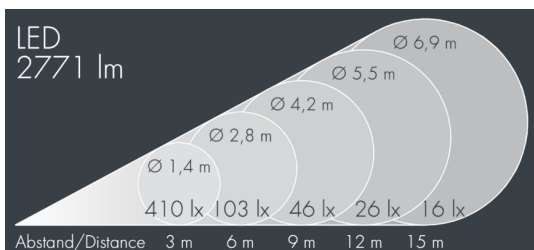

Metaspot 2 Darkring Optic

8 232 246 349

3 × 13 W, 2771 lm, 3000 K warm white, Zhaga 18, medium wide beam 27°

Customized solutions and modifications are possible: Special RAL, DB or NCS colours as polyester powder coat, luminaires in 2700 K and other colour temperatures and versions for high ambient temperature.

Specification text

housing made of corrosion-resistant die-cast aluminum AlSi12, polyester powder coated by high-quality and UV-stabilized coating process, Colour: black RAL 7021, all exterior parts are stainless steel, tempered safety glass, anti-reflective coating from 1 side, dark screenprint, silicon gasket, tool-free twist closure, for installation on poles Ø 60 - 100 mm, tiltable base made of powder coated aluminum, 2 drilled holes Ø 9 mm, spacing 95 mm, 1 centre hole Ø 40 mm, tilt range: 90°, 360° adjustable, cable gland: M20, connecting terminal: 3 pole, light source completely shielded, high gloss aluminium reflector, integral driver (Zhaga 18), CRI > 80, 3, service life L80/B10 > 50.000 h, Beam angle (FWHM): 27°, luminous flux: 2771 lm, wattage: 39 W, delivered lumens 71 lm/W, protection type IP65, protection class I, impact resistance IK08, windage area 0,045 m², dimensions: Ø 176 mm, width 244 mm, weight 3.8 kg

Specification

Wattage	39 W	Beam angle (FWHM)	27°
Delivered lumens	71 lm/W	Housing colour	black RAL 7021
Light source	LED 3000 K	Power supply cable	Ø 6 - 11 mm
Color Rendering Index	CRI > 80	Protection type	IP65
Colour tolerance	3	Protection class	I
Lifetime ta 25° C	L80/B10 > 50.000 h	Impact resistance	IK08
Control gear	Zhaga 18	Windage area	0,045m ²
Input voltage AC	220 - 240 V	Dimensions	Ø 176 mm, width 244 mm
Input voltage DC	220 - 240 V	Weight	3,80 kg
Voltage protection	6 kV L/N 10 kV L/PE	Max. ambient temperature ta	50°
Luminaires per B16A / C16A	20 / 33		