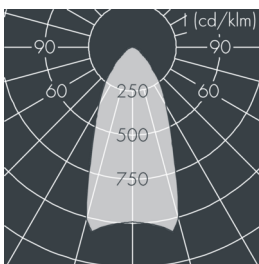

Metaspot 2 Darkring Optic

8 232 257 159

3 × 13 W, 2676 lm, 2700 K warm white, DALI, wide beam 48°

Customized solutions and modifications are possible: Special RAL, DB or NCS colours as polyester powder coat, luminaires in 2700 K and other colour temperatures and versions for high ambient temperature.

Specification text

housing made of corrosion-resistant die-cast aluminum AlSi12, polyester powder coated by high-quality and UV-stabilized coating process, Colour: silver grey, all exterior parts are stainless steel, tempered safety glass, anti-reflective coating from 1 side, dark screenprint, silicon gasket, tool-free twist closure, for installation on poles Ø 60 - 100 mm, tiltable base made of powder coated aluminum, 2 drilled holes Ø 9 mm, spacing 95 mm, 1 centre hole Ø 40 mm, tilt range: 90°, 360° adjustable, cable gland: M20, connecting terminal: 5 pole, light source completely shielded, high gloss aluminium reflector, integral, dimmable driver (DALI), CRI > 80, 3, service life L80/B10 > 50.000 h, Beam angle (FWHM): 48°, luminous flux: 2676 lm, wattage: 39 W, delivered lumens 70 lm/W, protection type IP65, protection class I, impact resistance IK08, windage area 0,045 m², dimensions: Ø 176 mm, width 244 mm, weight 3.8 kg

Specification

Wattage	39 W	Beam angle (FWHM)	48°
Delivered lumens	70 lm/W	Housing colour	silver grey
Light source	LED 2700 K	Power supply cable	Ø 6 – 11 mm
Color Rendering Index	CRI > 80	Protection type	IP65
Colour tolerance	3	Protection class	I
Lifetime ta 25° C	L80/B10 > 50.000 h	Impact resistance	IK08
Control gear	DALI	Windage area	0,045m ²
Input voltage AC	220 – 240 V	Dimensions	Ø 176 mm, width 244 mm
Input voltage DC	220 – 240 V	Weight	3,80 kg
Voltage protection	6 kV L/N 10 kV L/PE	Max. ambient temperature ta	50°
Luminaires per B16A / C16A	20 / 33		