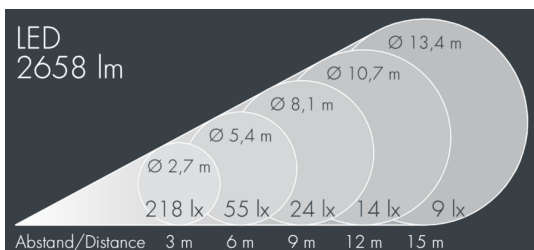

Metaspot 2 Darkring Optic

8 232 257 159

3 × 13 W, 2676 lm, 2700 K warm white, DALI, wide beam 48°

Customized solutions and modifications are possible: Special RAL, DB or NCS colours as polyester powder coat, luminaires in 2700 K and other colour temperatures and versions for high ambient temperature.

Specification text

housing made of corrosion-resistant die-cast aluminum AlSi12, polyester powder coated by high-quality and UV-stabilized coating process, Colour: silver grey, all exterior parts are stainless steel, tempered safety glass, anti-reflective coating from 1 side, dark screenprint, silicon gasket, tool-free twist closure, for installation on poles Ø 60 - 100 mm, tiltable base made of powder coated aluminum, 2 drilled holes Ø 9 mm, spacing 95 mm, 1 centre hole Ø 40 mm, tilt range: 90°, 360° adjustable, cable gland: M20, connecting terminal: 5 pole, light source completely shielded, high gloss aluminium reflector, integral, dimmable driver (DALI), CRI > 80, 3, service life L80/B10 > 50.000 h, Beam angle (FWHM): 48°, luminous flux: 2676 lm, wattage: 39 W, delivered lumens 70 lm/W, protection type IP65, protection class I, impact resistance IK08, windage area 0,045 m², dimensions: Ø 176 mm, width 244 mm, weight 3.8 kg

Specification

Wattage	39 W	Beam angle (FWHM)	48°
Delivered lumens	70 lm/W	Housing colour	silver grey
Light source	LED 2700 K	Power supply cable	Ø 6 – 11 mm
Color Rendering Index	CRI > 80	Protection type	IP65
Colour tolerance	3	Protection class	I
Lifetime ta 25° C	L80/B10 > 50.000 h	Impact resistance	IK08
Control gear	DALI	Windage area	0,045m ²
Input voltage AC	220 – 240 V	Dimensions	Ø 176 mm, width 244 mm
Input voltage DC	220 – 240 V	Weight	3,80 kg
Voltage protection	6 kV L/N 10 kV L/PE	Max. ambient temperature ta	50°
Luminaires per B16A / C16A	20 / 33		