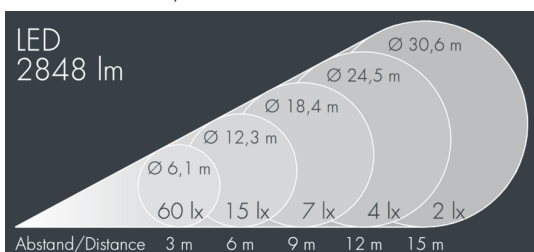

Metaspot 2 Darkring Optic

8 232 257 169

3 × 13 W, 2844 lm, 2700 K warm white, DALI, extra wide beam 91°

Customized solutions and modifications are possible: Special RAL, DB or NCS colours as polyester powder coat, luminaires in 2700 K and other colour temperatures and versions for high ambient temperature.

Specification text

housing made of corrosion-resistant die-cast aluminum AlSi12, polyester powder coated by high-quality and UV-stabilized coating process, Colour: silver grey, all exterior parts are stainless steel, tempered safety glass, anti-reflective coating from 1 side, dark screenprint, silicon gasket, tool-free twist closure, for installation on poles Ø 60 - 100 mm, tiltable base made of powder coated aluminum, 2 drilled holes Ø 9 mm, spacing 95 mm, 1 centre hole Ø 40 mm, tilt range: 90°, 360° adjustable, cable gland: M20, connecting terminal: 5 pole, light source completely shielded, high gloss aluminium reflector, integral, dimmable driver (DALI), 80, 3, service life L80/B10 > 50.000 h, Beam angle (FWHM): 91°, luminous flux: 2844 lm, wattage: 39 W, delivered lumens 73 lm/W, protection type IP65, protection class I, impact resistance IK08, windage area 0,045 m², dimensions: Ø 176 mm, width 244 mm, weight 3.8 kg

Specification

Wattage	39 W	Beam angle (FWHM)	91°
Delivered lumens	73 lm/W	Housing colour	silver grey
Light source	LED 2700 K	Power supply cable	Ø 6 – 11 mm
Color Rendering Index	80	Protection type	IP65
Colour tolerance	3	Protection class	I
Lifetime ta 25° C	L80/B10 > 50.000 h	Impact resistance	IK08
Control gear	DALI	Windage area	0,045m ²
Input voltage AC	220 – 240 V	Dimensions	Ø 176 mm, width 244 mm
Input voltage DC	220 – 240 V	Weight	3,80 kg
Voltage protection	6 kV L/N 10 kV L/PE	Max. ambient temperature ta	50°
Luminaires per B16A / C16A	20 / 33		