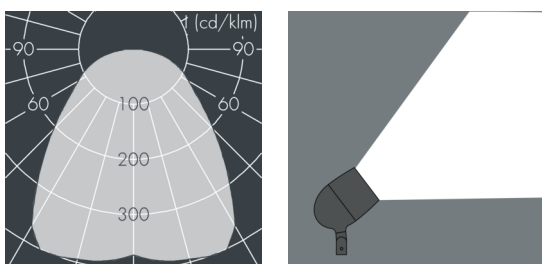

Metaspot 2 Darkring Optic

8 232 257 169

3 × 13 W, 2844 lm, 2700 K warm white, DALI, extra wide beam 91°

Customized solutions and modifications are possible: Special RAL, DB or NCS colours as polyester powder coat, luminaires in 2700 K and other colour temperatures and versions for high ambient temperature.

Specification text

housing made of corrosion-resistant die-cast aluminum AlSi12, polyester powder coated by high-quality and UV-stabilized coating process, Colour: silver grey, all exterior parts are stainless steel, tempered safety glass, anti-reflective coating from 1 side, dark screenprint, silicon gasket, tool-free twist closure, for installation on poles Ø 60 - 100 mm, tiltable base made of powder coated aluminum, 2 drilled holes Ø 9 mm, spacing 95 mm, 1 centre hole Ø 40 mm, tilt range: 90°, 360° adjustable, cable gland: M20, connecting terminal: 5 pole, light source completely shielded, high gloss aluminium reflector, integral, dimmable driver (DALI), 80, 3, service life L80/B10 > 50.000 h, Beam angle (FWHM): 91°, luminous flux: 2844 lm, wattage: 39 W, delivered lumens 73 lm/W, protection type IP65, protection class I, impact resistance IK08, windage area 0,045 m², dimensions: Ø 176 mm, width 244 mm, weight 3.8 kg

Specification

Wattage	39 W	Beam angle (FWHM)	91°
Delivered lumens	73 lm/W	Housing colour	silver grey
Light source	LED 2700 K	Power supply cable	Ø 6 – 11 mm
Color Rendering Index	80	Protection type	IP65
Colour tolerance	3	Protection class	I
Lifetime ta 25° C	L80/B10 > 50.000 h	Impact resistance	IK08
Control gear	DALI	Windage area	0,045m ²
Input voltage AC	220 – 240 V	Dimensions	Ø 176 mm, width 244 mm
Input voltage DC	220 – 240 V	Weight	3,80 kg
Voltage protection	6 kV L/N 10 kV L/PE	Max. ambient temperature ta	50°
Luminaires per B16A / C16A	20 / 33		