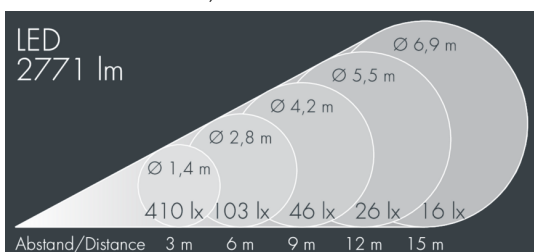

Metaspot 2 Darkring Optic

8 232 266 149

3 × 13 W, 2771 lm, 3000 K warm white, DALI, medium wide beam 27°

Customized solutions and modifications are possible: Special RAL, DB or NCS colours as polyester powder coat, luminaires in 2700 K and other colour temperatures and versions for high ambient temperature.

Specification text

housing made of corrosion-resistant die-cast aluminum AlSi12, polyester powder coated by high-quality and UV-stabilized coating process, Colour: white RAL 9002, all exterior parts are stainless steel, tempered safety glass, anti-reflective coating from 1 side, dark screenprint, silicon gasket, tool-free twist closure, for installation on poles Ø 60 - 100 mm, tiltable base made of powder coated aluminum, 2 drilled holes Ø 9 mm, spacing 95 mm, 1 centre hole Ø 40 mm, tilt range: 90°, 360° adjustable, cable gland: M20, connecting terminal: 5 pole, light source completely shielded, high gloss aluminium reflector, integral, dimmable driver (DALI), CRI > 80, 3, service life L80/B10 > 50.000 h, Beam angle (FWHM): 27°, luminous flux: 2771 lm, wattage: 39 W, delivered lumens 71 lm/W, protection type IP65, protection class I, impact resistance IK08, windage area 0,045 m², dimensions: Ø 176 mm, width 244 mm, weight 3.8 kg

Specification

Wattage	39 W	Beam angle (FWHM)	27°
Delivered lumens	71 lm/W	Housing colour	white RAL 9002
Light source	LED 3000 K	Power supply cable	Ø 6 – 11 mm
Color Rendering Index	CRI > 80	Protection type	IP65
Colour tolerance	3	Protection class	I
Lifetime ta 25° C	L80/B10 > 50.000 h	Impact resistance	IK08
Control gear	DALI	Windage area	0,045m ²
Input voltage AC	220 – 240 V	Dimensions	Ø 176 mm, width 244 mm
Input voltage DC	220 – 240 V	Weight	3,80 kg
Voltage protection	6 kV L/N 10 kV L/PE	Max. ambient temperature ta	50°
Luminaires per B16A / C16A	20 / 33		