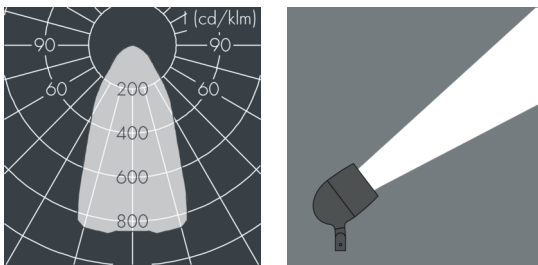

## Metaspot 3 Darkring Optic

8 233 066 059

3 × 19 W, 4288 lm, 3000 K warm white, wide beam 54°

Customized solutions and modifications are possible: Special RAL, DB or NCS colours as polyester powder coat, luminaires in 2700 K and other colour temperatures and versions for high ambient temperature.

## Specification text

housing made of corrosion-resistant die-cast aluminum AlSi12, polyester powder coated by high-quality and UV-stabilized coating process, Colour: white RAL 9002, all exterior parts are stainless steel, tempered safety glass, anti-reflective coating from 1 side, dark screenprint, silicon gasket, tool-free twist closure, mounting bracket: 2 drilled holes  $\varnothing$  9 mm, spacing 40 mm, 1 centre hole  $\varnothing$  14 mm, tilt range: 180°, cable gland: M20, connecting terminal: 3 pole, light source completely shielded, high gloss aluminium reflector, integral driver (AC/DC), CRI > 80, 3, service life L80/B10 > 50.000 h, Beam angle (FWHM): 54°, luminous flux: 4288 lm, wattage: 58 W, delivered lumens 74 lm/W, protection type IP65, protection class I, impact resistance IK08, windage area 0,055 m<sup>2</sup>, dimensions:  $\varnothing$  200 mm, width 272 mm, weight 4.4 kg

## Specification

Wattage	58 W	Beam angle (FWHM)	54°
Delivered lumens	74 lm/W	Housing colour	white RAL 9002
Light source	LED 3000 K	Power supply cable	$\varnothing$ 6 – 11 mm
Color Rendering Index	CRI > 80	Protection type	IP65
Colour tolerance	3	Protection class	I
Lifetime ta 25° C	L80/B10 > 50.000 h	Impact resistance	IK08
Control gear	on / off	Windage area	0,055m <sup>2</sup>
Input voltage AC	220 – 240 V	Dimensions	$\varnothing$ 200 mm, width 272 mm
Input voltage DC	220 – 240 V	Weight	4,40 kg
Voltage protection	6 kV L/N   8 kV L/PE	Max. ambient temperature ta	45°
Luminaires per B16A / C16A	8 / 16		