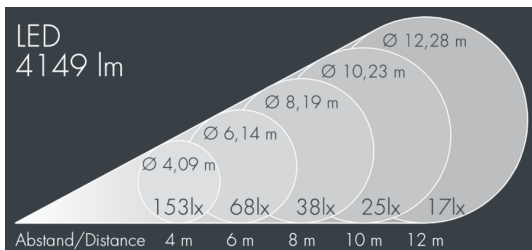

## Metaspot 3 Darkring Optic

8 233 066 059

3 × 19 W, 4288 lm, 3000 K warm white, wide beam 54°

Customized solutions and modifications are possible: Special RAL, DB or NCS colours as polyester powder coat, luminaires in 2700 K and other colour temperatures and versions for high ambient temperature.

## Specification text

housing made of corrosion-resistant die-cast aluminum AlSi12, polyester powder coated by high-quality and UV-stabilized coating process, Colour: white RAL 9002, all exterior parts are stainless steel, tempered safety glass, anti-reflective coating from 1 side, dark screenprint, silicon gasket, tool-free twist closure, mounting bracket: 2 drilled holes  $\varnothing$  9 mm, spacing 40 mm, 1 centre hole  $\varnothing$  14 mm, tilt range: 180°, cable gland: M20, connecting terminal: 3 pole, light source completely shielded, high gloss aluminium reflector, integral driver (AC/DC), CRI > 80, 3, service life L80/B10 > 50.000 h, Beam angle (FWHM): 54°, luminous flux: 4288 lm, wattage: 58 W, delivered lumens 74 lm/W, protection type IP65, protection class I, impact resistance IK08, windage area 0,055 m<sup>2</sup>, dimensions:  $\varnothing$  200 mm, width 272 mm, weight 4.4 kg

## Specification

Wattage	58 W	Beam angle (FWHM)	54°
Delivered lumens	74 lm/W	Housing colour	white RAL 9002
Light source	LED 3000 K	Power supply cable	$\varnothing$ 6 – 11 mm
Color Rendering Index	CRI > 80	Protection type	IP65
Colour tolerance	3	Protection class	I
Lifetime ta 25° C	L80/B10 > 50.000 h	Impact resistance	IK08
Control gear	on / off	Windage area	0,055m <sup>2</sup>
Input voltage AC	220 – 240 V	Dimensions	$\varnothing$ 200 mm, width 272 mm
Input voltage DC	220 – 240 V	Weight	4,40 kg
Voltage protection	6 kV L/N   8 kV L/PE	Max. ambient temperature ta	45°
Luminaires per B16A / C16A	8 / 16		