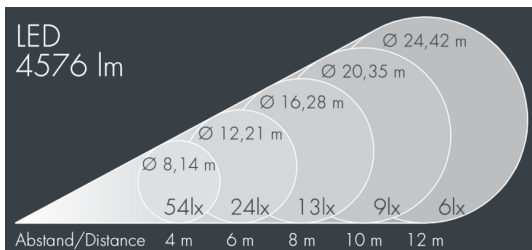

## Metaspot 3 Darkring Optic

8 233 066 169

3 × 19 W, 4570 lm, 3000 K warm white, DALI, extra wide beam 91°

Customized solutions and modifications are possible: Special RAL, DB or NCS colours as polyester powder coat, luminaires in 2700 K and other colour temperatures and versions for high ambient temperature.

## Specification text

housing made of corrosion-resistant die-cast aluminum AlSi12, polyester powder coated by high-quality and UV-stabilized coating process, Colour: white RAL 9002, all exterior parts are stainless steel, tempered safety glass, anti-reflective coating from 1 side, dark screenprint, silicon gasket, tool-free twist closure, mounting bracket: 2 drilled holes  $\varnothing$  9 mm, spacing 40 mm, 1 centre hole  $\varnothing$  14 mm, tilt range: 180°, cable gland: M20, connecting terminal: 5 pole, light source completely shielded, high gloss aluminium reflector, integral, dimmable driver (DALI), CRI > 80, 3, service life L80/B10 > 50.000 h, Beam angle (FWHM): 91°, luminous flux: 4570 lm, wattage: 58 W, delivered lumens 79 lm/W, protection type IP65, protection class I, impact resistance IK08, windage area 0,055 m<sup>2</sup>, dimensions:  $\varnothing$  200 mm, width 272 mm, weight 4.4 kg

## Specification

Wattage	58 W	Beam angle (FWHM)	91°
Delivered lumens	79 lm/W	Housing colour	white RAL 9002
Light source	LED 3000 K	Power supply cable	$\varnothing$ 6 – 11 mm
Color Rendering Index	CRI > 80	Protection type	IP65
Colour tolerance	3	Protection class	I
Lifetime ta 25° C	L80/B10 > 50.000 h	Impact resistance	IK08
Control gear	DALI	Windage area	0,055m <sup>2</sup>
Input voltage AC	220 – 240 V	Dimensions	$\varnothing$ 200 mm, width 272 mm
Input voltage DC	220 – 240 V	Weight	4,40 kg
Voltage protection	6 kV L/N   8 kV L/PE	Max. ambient temperature ta	45°
Luminaires per B16A / C16A	10 / 16		