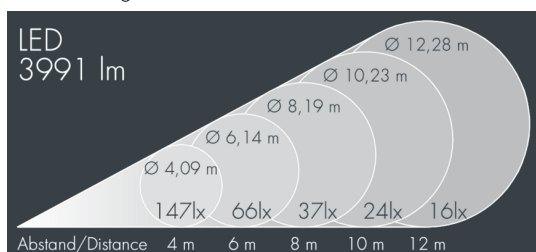

## Metaspot 3 Darkring Optic

8 233 067 059

3 × 19 W, 4125 lm, 2700 K warm white, wide beam 54°

Customized solutions and modifications are possible: Special RAL, DB or NCS colours as polyester powder coat, luminaires in 2700 K and other colour temperatures and versions for high ambient temperature.

## Specification text

housing made of corrosion-resistant die-cast aluminum AlSi12, polyester powder coated by high-quality and UV-stabilized coating process, Colour: white RAL 9002, all exterior parts are stainless steel, tempered safety glass, anti-reflective coating from 1 side, dark screenprint, silicon gasket, tool-free twist closure, mounting bracket: 2 drilled holes  $\varnothing$  9 mm, spacing 40 mm, 1 centre hole  $\varnothing$  14 mm, tilt range: 180°, cable gland: M20, connecting terminal: 3 pole, light source completely shielded, high gloss aluminium reflector, integral driver (AC/DC), CRI > 80, 3, service life L80/B10 > 50.000 h, Beam angle (FWHM): 54°, luminous flux: 4125 lm, wattage: 58 W, delivered lumens 71 lm/W, protection type IP65, protection class I, impact resistance IK08, windage area 0,055 m<sup>2</sup>, dimensions:  $\varnothing$  200 mm, width 272 mm, weight 4.4 kg

## Specification

Wattage	58 W	Beam angle (FWHM)	54°
Delivered lumens	71 lm/W	Housing colour	white RAL 9002
Light source	LED 2700 K	Power supply cable	$\varnothing$ 6 – 11 mm
Color Rendering Index	CRI > 80	Protection type	IP65
Colour tolerance	3	Protection class	I
Lifetime ta 25° C	L80/B10 > 50.000 h	Impact resistance	IK08
Control gear	on / off	Windage area	0,055m <sup>2</sup>
Input voltage AC	220 – 240 V	Dimensions	$\varnothing$ 200 mm, width 272 mm
Input voltage DC	220 – 240 V	Weight	4,40 kg
Voltage protection	6 kV L/N   8 kV L/PE	Max. ambient temperature ta	45°
Luminaires per B16A / C16A	8 / 16		