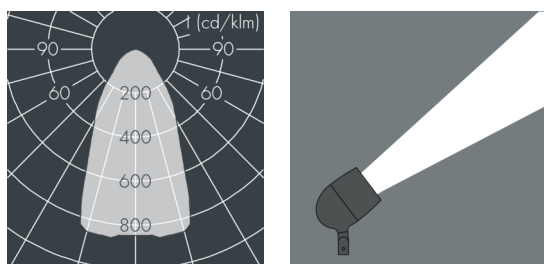

## Metaspot 3 Darkring Optic

8 233 067 059

3 × 19 W, 4125 lm, 2700 K warm white, wide beam 54°

Customized solutions and modifications are possible: Special RAL, DB or NCS colours as polyester powder coat, luminaires in 2700 K and other colour temperatures and versions for high ambient temperature.

## Specification text

housing made of corrosion-resistant die-cast aluminum AlSi12, polyester powder coated by high-quality and UV-stabilized coating process, Colour: white RAL 9002, all exterior parts are stainless steel, tempered safety glass, anti-reflective coating from 1 side, dark screenprint, silicon gasket, tool-free twist closure, mounting bracket: 2 drilled holes  $\varnothing$  9 mm, spacing 40 mm, 1 centre hole  $\varnothing$  14 mm, tilt range: 180°, cable gland: M20, connecting terminal: 3 pole, light source completely shielded, high gloss aluminium reflector, integral driver (AC/DC), CRI > 80, 3, service life L80/B10 > 50.000 h, Beam angle (FWHM): 54°, luminous flux: 4125 lm, wattage: 58 W, delivered lumens 71 lm/W, protection type IP65, protection class I, impact resistance IK08, windage area 0,055 m<sup>2</sup>, dimensions:  $\varnothing$  200 mm, width 272 mm, weight 4.4 kg

## Specification

Wattage	58 W	Beam angle (FWHM)	54°
Delivered lumens	71 lm/W	Housing colour	white RAL 9002
Light source	LED 2700 K	Power supply cable	$\varnothing$ 6 – 11 mm
Color Rendering Index	CRI > 80	Protection type	IP65
Colour tolerance	3	Protection class	I
Lifetime ta 25° C	L80/B10 > 50.000 h	Impact resistance	IK08
Control gear	on / off	Windage area	0,055m <sup>2</sup>
Input voltage AC	220 – 240 V	Dimensions	$\varnothing$ 200 mm, width 272 mm
Input voltage DC	220 – 240 V	Weight	4,40 kg
Voltage protection	6 kV L/N   8 kV L/PE	Max. ambient temperature ta	45°
Luminaires per B16A / C16A	8 / 16		