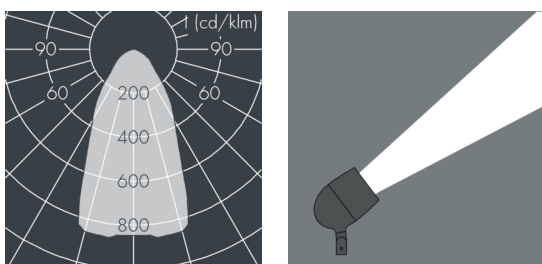

Metaspot 3 Darkring Optic

8 233 247 059

3 × 19 W, 4125 lm, 2700 K warm white, wide beam 54°

Customized solutions and modifications are possible: Special RAL, DB or NCS colours as polyester powder coat, luminaires in 2700 K and other colour temperatures and versions for high ambient temperature.

Specification text

housing made of corrosion-resistant die-cast aluminum AlSi12, polyester powder coated by high-quality and UV-stabilized coating process, Colour: black RAL 7021, all exterior parts are stainless steel, tempered safety glass, anti-reflective coating from 1 side, dark screenprint, silicon gasket, tool-free twist closure, for installation on poles \varnothing 60 - 100 mm, tiltable base made of powder coated aluminum, 2 drilled holes \varnothing 9 mm, spacing 95 mm, 1 centre hole \varnothing 40 mm, tilt range: 90°, 360° adjustable, cable gland: M20, connecting terminal: 3 pole, light source completely shielded, high gloss aluminium reflector, integral driver (AC/DC), CRI > 80, 3, service life L80/B10 > 50.000 h, Beam angle (FWHM): 54°, luminous flux: 4125 lm, wattage: 58 W, delivered lumens 71 lm/W, protection type IP65, protection class I, impact resistance IK08, windage area 0,055 m², dimensions: \varnothing 200 mm, width 272 mm, weight 4.4 kg

Specification

Wattage	58 W	Beam angle (FWHM)	54°
Delivered lumens	71 lm/W	Housing colour	black RAL 7021
Light source	LED 2700 K	Power supply cable	\varnothing 6 – 11 mm
Color Rendering Index	CRI > 80	Protection type	IP65
Colour tolerance	3	Protection class	I
Lifetime ta 25° C	L80/B10 > 50.000 h	Impact resistance	IK08
Control gear	on / off	Windage area	0,055m ²
Input voltage AC	220 – 240 V	Dimensions	\varnothing 200 mm, width 272 mm
Input voltage DC	220 – 240 V	Weight	4,40 kg
Voltage protection	6 kV L/N 8 kV L/PE	Max. ambient temperature ta	45°
Luminaires per B16A / C16A	8 / 16		