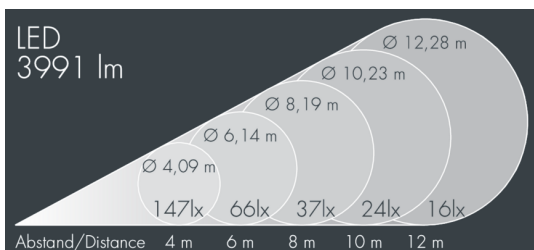

Metaspot 3 Darkring Optic

8 233 247 059

3 × 19 W, 4125 lm, 2700 K warm white, wide beam 54°

Customized solutions and modifications are possible: Special RAL, DB or NCS colours as polyester powder coat, luminaires in 2700 K and other colour temperatures and versions for high ambient temperature.

Specification text

housing made of corrosion-resistant die-cast aluminum AlSi12, polyester powder coated by high-quality and UV-stabilized coating process, Colour: black RAL 7021, all exterior parts are stainless steel, tempered safety glass, anti-reflective coating from 1 side, dark screenprint, silicon gasket, tool-free twist closure, for installation on poles \varnothing 60 - 100 mm, tiltable base made of powder coated aluminum, 2 drilled holes \varnothing 9 mm, spacing 95 mm, 1 centre hole \varnothing 40 mm, tilt range: 90°, 360° adjustable, cable gland: M20, connecting terminal: 3 pole, light source completely shielded, high gloss aluminium reflector, integral driver (AC/DC), CRI > 80, 3, service life L80/B10 > 50.000 h, Beam angle (FWHM): 54°, luminous flux: 4125 lm, wattage: 58 W, delivered lumens 71 lm/W, protection type IP65, protection class I, impact resistance IK08, windage area 0,055 m², dimensions: \varnothing 200 mm, width 272 mm, weight 4.4 kg

Specification

Wattage	58 W	Beam angle (FWHM)	54°
Delivered lumens	71 lm/W	Housing colour	black RAL 7021
Light source	LED 2700 K	Power supply cable	\varnothing 6 – 11 mm
Color Rendering Index	CRI > 80	Protection type	IP65
Colour tolerance	3	Protection class	I
Lifetime ta 25° C	L80/B10 > 50.000 h	Impact resistance	IK08
Control gear	on / off	Windage area	0,055m ²
Input voltage AC	220 – 240 V	Dimensions	\varnothing 200 mm, width 272 mm
Input voltage DC	220 – 240 V	Weight	4,40 kg
Voltage protection	6 kV L/N 8 kV L/PE	Max. ambient temperature ta	45°
Luminaires per B16A / C16A	8 / 16		