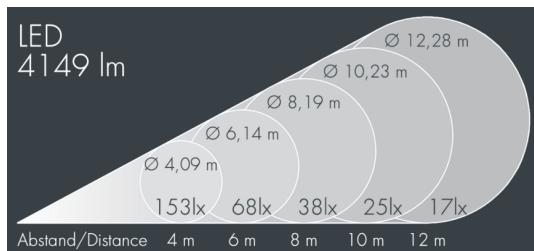

Metaspot 3 Darkring Optic

8 233 256 159

3 × 19 W, 4288 lm, 3000 K warm white, DALI, wide beam 54°

Customized solutions and modifications are possible: Special RAL, DB or NCS colours as polyester powder coat, luminaires in 2700 K and other colour temperatures and versions for high ambient temperature.

Specification text

housing made of corrosion-resistant die-cast aluminum AlSi12, polyester powder coated by high-quality and UV-stabilized coating process, Colour: silver grey, all exterior parts are stainless steel, tempered safety glass, anti-reflective coating from 1 side, dark screenprint, silicon gasket, tool-free twist closure, for installation on poles Ø 60 - 100 mm, tiltable base made of powder coated aluminum, 2 drilled holes Ø 9 mm, spacing 95 mm, 1 centre hole Ø 40 mm, tilt range: 90°, 360° adjustable, cable gland: M20, connecting terminal: 5 pole, light source completely shielded, high gloss aluminium reflector, integral, dimmable driver (DALI), CRI > 80, 3, service life L80/B10 > 50.000 h, Beam angle (FWHM): 54°, luminous flux: 4288 lm, wattage: 58 W, delivered lumens 74 lm/W, protection type IP65, protection class I, impact resistance IK08, windage area 0,055 m², dimensions: Ø 200 mm, width 272 mm, weight 4.4 kg

Specification

Wattage	58 W	Beam angle (FWHM)	54°
Delivered lumens	74 lm/W	Housing colour	silver grey
Light source	LED 3000 K	Power supply cable	Ø 6 – 11 mm
Color Rendering Index	CRI > 80	Protection type	IP65
Colour tolerance	3	Protection class	I
Lifetime ta 25° C	L80/B10 > 50.000 h	Impact resistance	IK08
Control gear	DALI	Windage area	0,055m²
Input voltage AC	220 – 240 V	Dimensions	Ø 200 mm, width 272 mm
Input voltage DC	220 – 240 V	Weight	4,40 kg
Voltage protection	6 kV L/N 8 kV L/PE	Max. ambient temperature ta	45°
Luminaires per B16A / C16A	10 / 16		