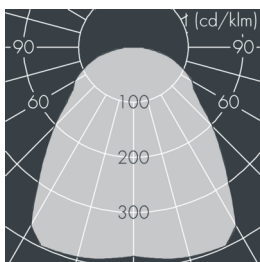

## Metaspot 3 Darkring Optic

8 233 256 269

3 × 19 W, 4570 lm, 3000 K warm white, DALI D4i, extra wide beam 91°

Customized solutions and modifications are possible: Special RAL, DB or NCS colours as polyester powder coat, luminaires in 2700 K and other colour temperatures and versions for high ambient temperature.

## Specification text

housing made of corrosion-resistant die-cast aluminum AlSi12, polyester powder coated by high-quality and UV-stabilized coating process, Colour: silver grey, all exterior parts are stainless steel, tempered safety glass, anti-reflective coating from 1 side, dark screenprint, silicon gasket, tool-free twist closure, for installation on poles Ø 60 - 100 mm, tiltable base made of powder coated aluminum, 2 drilled holes Ø 9 mm, spacing 95 mm, 1 centre hole Ø 40 mm, tilt range: 90°, 360° adjustable, cable gland: M20, connecting terminal: 5 pole, light source completely shielded, high gloss aluminium reflector, integral driver (DALI D4i), CRI > 80, 3, service life L80/B10 > 50.000 h, Beam angle (FWHM): 91°, luminous flux: 4570 lm, wattage: 58 W, delivered lumens 79 lm/W, protection type IP65, protection class I, impact resistance IK08, windage area 0,055 m<sup>2</sup>, dimensions: Ø 200 mm, width 272 mm, weight 4.4 kg

## Specification

Wattage	58 W	Beam angle (FWHM)	91°
Delivered lumens	79 lm/W	Housing colour	silver grey
Light source	LED 3000 K	Power supply cable	Ø 6 – 11 mm
Color Rendering Index	CRI > 80	Protection type	IP65
Colour tolerance	3	Protection class	I
Lifetime ta 25° C	L80/B10 > 50.000 h	Impact resistance	IK08
Control gear	DALI D4i	Windage area	0,055m <sup>2</sup>
Input voltage AC	220 – 240 V	Dimensions	Ø 200 mm, width 272 mm
Input voltage DC	220 – 240 V	Weight	4,40 kg
Voltage protection	6 kV L/N   8 kV L/PE	Max. ambient temperature ta	45°
Luminaires per B16A / C16A	8 / 16		