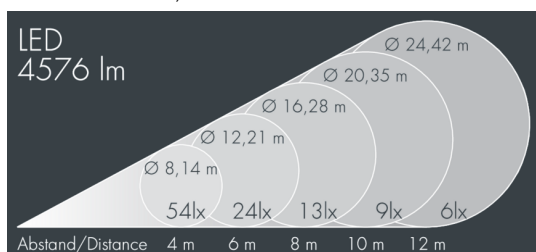

## Metaspot 3 Darkring Optic

8 233 256 269

3 × 19 W, 4570 lm, 3000 K warm white, DALI D4i, extra wide beam 91°

Customized solutions and modifications are possible: Special RAL, DB or NCS colours as polyester powder coat, luminaires in 2700 K and other colour temperatures and versions for high ambient temperature.

## Specification text

housing made of corrosion-resistant die-cast aluminum AlSi12, polyester powder coated by high-quality and UV-stabilized coating process, Colour: silver grey, all exterior parts are stainless steel, tempered safety glass, anti-reflective coating from 1 side, dark screenprint, silicon gasket, tool-free twist closure, for installation on poles Ø 60 - 100 mm, tiltable base made of powder coated aluminum, 2 drilled holes Ø 9 mm, spacing 95 mm, 1 centre hole Ø 40 mm, tilt range: 90°, 360° adjustable, cable gland: M20, connecting terminal: 5 pole, light source completely shielded, high gloss aluminium reflector, integral driver (DALI D4i), CRI > 80, 3, service life L80/B10 > 50.000 h, Beam angle (FWHM): 91°, luminous flux: 4570 lm, wattage: 58 W, delivered lumens 79 lm/W, protection type IP65, protection class I, impact resistance IK08, windage area 0,055 m<sup>2</sup>, dimensions: Ø 200 mm, width 272 mm, weight 4.4 kg

## Specification

Wattage	58 W	Beam angle (FWHM)	91°
Delivered lumens	79 lm/W	Housing colour	silver grey
Light source	LED 3000 K	Power supply cable	Ø 6 – 11 mm
Color Rendering Index	CRI > 80	Protection type	IP65
Colour tolerance	3	Protection class	I
Lifetime ta 25° C	L80/B10 > 50.000 h	Impact resistance	IK08
Control gear	DALI D4i	Windage area	0,055m <sup>2</sup>
Input voltage AC	220 – 240 V	Dimensions	Ø 200 mm, width 272 mm
Input voltage DC	220 – 240 V	Weight	4,40 kg
Voltage protection	6 kV L/N   8 kV L/PE	Max. ambient temperature ta	45°
Luminaires per B16A / C16A	8 / 16		