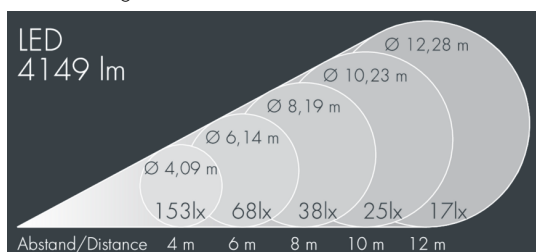

Metaspot 3 Darkring Optic

8 233 266 059

3 × 19 W, 4288 lm, 3000 K warm white, wide beam 54°

Customized solutions and modifications are possible: Special RAL, DB or NCS colours as polyester powder coat, luminaires in 2700 K and other colour temperatures and versions for high ambient temperature.

Specification text

housing made of corrosion-resistant die-cast aluminum AlSi12, polyester powder coated by high-quality and UV-stabilized coating process, Colour: white RAL 9002, all exterior parts are stainless steel, tempered safety glass, anti-reflective coating from 1 side, dark screenprint, silicon gasket, tool-free twist closure, for installation on poles \varnothing 60 - 100 mm, tiltable base made of powder coated aluminum, 2 drilled holes \varnothing 9 mm, spacing 95 mm, 1 centre hole \varnothing 40 mm, tilt range: 90°, 360° adjustable, cable gland: M20, connecting terminal: 3 pole, light source completely shielded, high gloss aluminium reflector, integral driver (AC/DC), CRI > 80, 3, service life L80/B10 > 50.000 h, Beam angle (FWHM): 54°, luminous flux: 4288 lm, wattage: 58 W, delivered lumens 74 lm/W, protection type IP65, protection class I, impact resistance IK08, windage area 0,055 m², dimensions: \varnothing 200 mm, width 272 mm, weight 4.4 kg

Specification

Wattage	58 W	Beam angle (FWHM)	54°
Delivered lumens	74 lm/W	Housing colour	white RAL 9002
Light source	LED 3000 K	Power supply cable	\varnothing 6 – 11 mm
Color Rendering Index	CRI > 80	Protection type	IP65
Colour tolerance	3	Protection class	I
Lifetime ta 25° C	L80/B10 > 50.000 h	Impact resistance	IK08
Control gear	on / off	Windage area	0,055m ²
Input voltage AC	220 – 240 V	Dimensions	\varnothing 200 mm, width 272 mm
Input voltage DC	220 – 240 V	Weight	4,40 kg
Voltage protection	6 kV L/N 8 kV L/PE	Max. ambient temperature ta	45°
Luminaires per B16A / C16A	8 / 16		