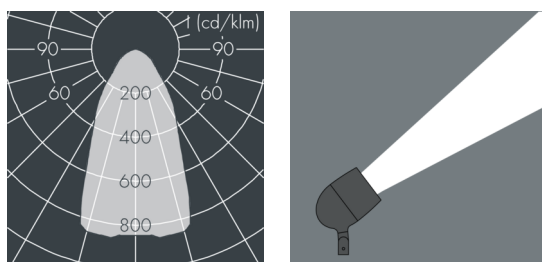

Metaspot 3 Darkring Optic

8 233 266 059

3 × 19 W, 4288 lm, 3000 K warm white, wide beam 54°

Customized solutions and modifications are possible: Special RAL, DB or NCS colours as polyester powder coat, luminaires in 2700 K and other colour temperatures and versions for high ambient temperature.

Specification text

housing made of corrosion-resistant die-cast aluminum AlSi12, polyester powder coated by high-quality and UV-stabilized coating process, Colour: white RAL 9002, all exterior parts are stainless steel, tempered safety glass, anti-reflective coating from 1 side, dark screenprint, silicon gasket, tool-free twist closure, for installation on poles \varnothing 60 - 100 mm, tiltable base made of powder coated aluminum, 2 drilled holes \varnothing 9 mm, spacing 95 mm, 1 centre hole \varnothing 40 mm, tilt range: 90°, 360° adjustable, cable gland: M20, connecting terminal: 3 pole, light source completely shielded, high gloss aluminium reflector, integral driver (AC/DC), CRI > 80, 3, service life L80/B10 > 50.000 h, Beam angle (FWHM): 54°, luminous flux: 4288 lm, wattage: 58 W, delivered lumens 74 lm/W, protection type IP65, protection class I, impact resistance IK08, windage area 0,055 m², dimensions: \varnothing 200 mm, width 272 mm, weight 4.4 kg

Specification

Wattage	58 W	Beam angle (FWHM)	54°
Delivered lumens	74 lm/W	Housing colour	white RAL 9002
Light source	LED 3000 K	Power supply cable	\varnothing 6 – 11 mm
Color Rendering Index	CRI > 80	Protection type	IP65
Colour tolerance	3	Protection class	I
Lifetime ta 25° C	L80/B10 > 50.000 h	Impact resistance	IK08
Control gear	on / off	Windage area	0,055m ²
Input voltage AC	220 – 240 V	Dimensions	\varnothing 200 mm, width 272 mm
Input voltage DC	220 – 240 V	Weight	4,40 kg
Voltage protection	6 kV L/N 8 kV L/PE	Max. ambient temperature ta	45°
Luminaires per B16A / C16A	8 / 16		