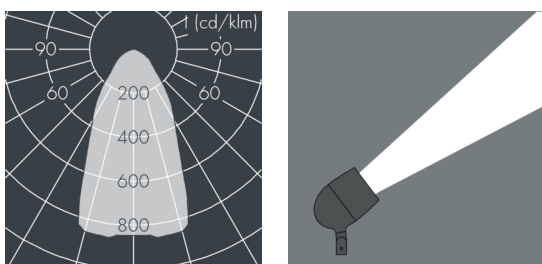

Metaspot 3 Darkring Optic

8 233 267 059

3 × 19 W, 4125 lm, 2700 K warm white, wide beam 54°

Customized solutions and modifications are possible: Special RAL, DB or NCS colours as polyester powder coat, luminaires in 2700 K and other colour temperatures and versions for high ambient temperature.

Specification text

housing made of corrosion-resistant die-cast aluminum AlSi12, polyester powder coated by high-quality and UV-stabilized coating process, Colour: white RAL 9002, all exterior parts are stainless steel, tempered safety glass, anti-reflective coating from 1 side, dark screenprint, silicon gasket, tool-free twist closure, for installation on poles \varnothing 60 - 100 mm, tiltable base made of powder coated aluminum, 2 drilled holes \varnothing 9 mm, spacing 95 mm, 1 centre hole \varnothing 40 mm, tilt range: 90°, 360° adjustable, cable gland: M20, connecting terminal: 3 pole, light source completely shielded, high gloss aluminium reflector, integral driver (AC/DC), CRI > 80, 3, service life L80/B10 > 50.000 h, Beam angle (FWHM): 54°, luminous flux: 4125 lm, wattage: 58 W, delivered lumens 71 lm/W, protection type IP65, protection class I, impact resistance IK08, windage area 0,055 m², dimensions: \varnothing 200 mm, width 272 mm, weight 4.4 kg

Specification

Wattage	58 W	Beam angle (FWHM)	54°
Delivered lumens	71 lm/W	Housing colour	white RAL 9002
Light source	LED 2700 K	Power supply cable	\varnothing 6 – 11 mm
Color Rendering Index	CRI > 80	Protection type	IP65
Colour tolerance	3	Protection class	I
Lifetime ta 25° C	L80/B10 > 50.000 h	Impact resistance	IK08
Control gear	on / off	Windage area	0,055m ²
Input voltage AC	220 – 240 V	Dimensions	\varnothing 200 mm, width 272 mm
Input voltage DC	220 – 240 V	Weight	4,40 kg
Voltage protection	6 kV L/N 8 kV L/PE	Max. ambient temperature ta	45°
Luminaires per B16A / C16A	8 / 16		