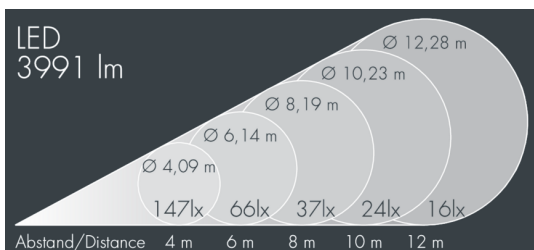

Metaspot 3 Darkring Optic

8 233 267 059

3 × 19 W, 4125 lm, 2700 K warm white, wide beam 54°

Customized solutions and modifications are possible: Special RAL, DB or NCS colours as polyester powder coat, luminaires in 2700 K and other colour temperatures and versions for high ambient temperature.

Specification text

housing made of corrosion-resistant die-cast aluminum AlSi12, polyester powder coated by high-quality and UV-stabilized coating process, Colour: white RAL 9002, all exterior parts are stainless steel, tempered safety glass, anti-reflective coating from 1 side, dark screenprint, silicon gasket, tool-free twist closure, for installation on poles \varnothing 60 - 100 mm, tiltable base made of powder coated aluminum, 2 drilled holes \varnothing 9 mm, spacing 95 mm, 1 centre hole \varnothing 40 mm, tilt range: 90°, 360° adjustable, cable gland: M20, connecting terminal: 3 pole, light source completely shielded, high gloss aluminium reflector, integral driver (AC/DC), CRI > 80, 3, service life L80/B10 > 50.000 h, Beam angle (FWHM): 54°, luminous flux: 4125 lm, wattage: 58 W, delivered lumens 71 lm/W, protection type IP65, protection class I, impact resistance IK08, windage area 0,055 m², dimensions: \varnothing 200 mm, width 272 mm, weight 4.4 kg

Specification

Wattage	58 W	Beam angle (FWHM)	54°
Delivered lumens	71 lm/W	Housing colour	white RAL 9002
Light source	LED 2700 K	Power supply cable	\varnothing 6 – 11 mm
Color Rendering Index	CRI > 80	Protection type	IP65
Colour tolerance	3	Protection class	I
Lifetime ta 25° C	L80/B10 > 50.000 h	Impact resistance	IK08
Control gear	on / off	Windage area	0,055m ²
Input voltage AC	220 – 240 V	Dimensions	\varnothing 200 mm, width 272 mm
Input voltage DC	220 – 240 V	Weight	4,40 kg
Voltage protection	6 kV L/N 8 kV L/PE	Max. ambient temperature ta	45°
Luminaires per B16A / C16A	8 / 16		