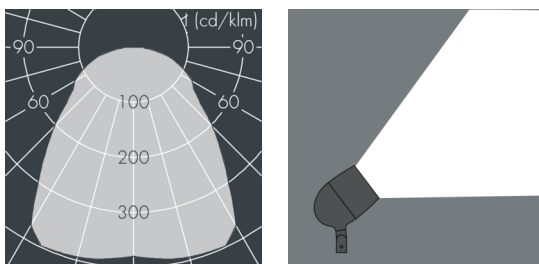

Metaspot 3 Darkring Optic

8 233 267 069

3 × 19 W, 4396 lm, 2700 K warm white,
extra wide beam 91°

Customized solutions and modifications are possible: Special RAL, DB or NCS colours as polyester powder coat, luminaires in 2700 K and other colour temperatures and versions for high ambient temperature.

Specification text

housing made of corrosion-resistant die-cast aluminum AlSi12, polyester powder coated by high-quality and UV-stabilized coating process, Colour: white RAL 9002, all exterior parts are stainless steel, tempered safety glass, anti-reflective coating from 1 side, dark screenprint, silicon gasket, tool-free twist closure, for installation on poles \varnothing 60 - 100 mm, tiltable base made of powder coated aluminum, 2 drilled holes \varnothing 9 mm, spacing 95 mm, 1 centre hole \varnothing 40 mm, tilt range: 90°, 360° adjustable, cable gland: M20, connecting terminal: 3 pole, light source completely shielded, high gloss aluminium reflector, integral driver (AC/DC), CRI > 80, 3, service life L80/B10 > 50.000 h, Beam angle (FWHM): 91°, luminous flux: 4396 lm, wattage: 58 W, delivered lumens 76 lm/W, protection type IP65, protection class I, impact resistance IK08, windage area 0,055 m², dimensions: \varnothing 200 mm, width 272 mm, weight 4.4 kg

Specification

Wattage	58 W	Beam angle (FWHM)	91°
Delivered lumens	76 lm/W	Housing colour	white RAL 9002
Light source	LED 2700 K	Power supply cable	\varnothing 6 – 11 mm
Color Rendering Index	CRI > 80	Protection type	IP65
Colour tolerance	3	Protection class	I
Lifetime ta 25° C	L80/B10 > 50.000 h	Impact resistance	IK08
Control gear	on / off	Windage area	0,055m ²
Input voltage AC	220 – 240 V	Dimensions	\varnothing 200 mm, width 272 mm
Input voltage DC	220 – 240 V	Weight	4,40 kg
Voltage protection	6 kV L/N 8 kV L/PE	Max. ambient temperature ta	45°
Luminaires per B16A / C16A	8 / 16		