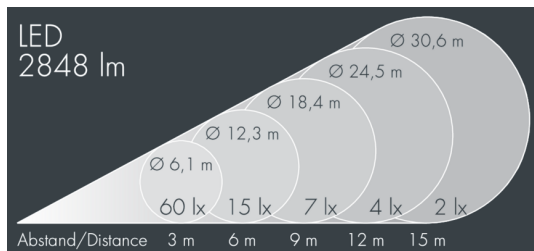

Metaspot 2 Darkring Optic

8 236 247 169

3 × 13 W, 2844 lm, 2700 K warm white, DALI, extra wide beam 91°

Customized solutions and modifications are possible: Special RAL, DB or NCS colours as polyester powder coat, luminaires in 2700 K and other colour temperatures and versions for high ambient temperature.

Specification text

housing made of corrosion-resistant die-cast aluminum AlSi12, polyester powder coated by high-quality and UV-stabilized coating process, Colour: black RAL 7021, all exterior parts are stainless steel, tempered safety glass, anti-reflective coating from 1 side, dark screenprint, silicon gasket, tool-free twist closure, for installation on poles Ø 60 - 100 mm, tiltable base made of powder coated aluminum, 2 drilled holes Ø 9 mm, spacing 95 mm, 1 centre hole Ø 40 mm, tilt range: 90°, 360° adjustable, cable gland: M20, connecting terminal: 5 pole, light source completely shielded, high gloss aluminium reflector, integral, dimmable driver (DALI), 80, 3, service life L80/B10 > 50.000 h, Beam angle (FWHM): 91°, luminous flux: 2844 lm, wattage: 39 W, delivered lumens 73 lm/W, protection type IP65, protection class II, impact resistance IK08, windage area 0,045 m², dimensions: Ø 176 mm, width 244 mm, weight 3.8 kg

Wattage	39 W	Beam angle (FWHM)	91°
Delivered lumens	73 lm/W	Housing colour	black RAL 7021
Light source	LED 2700 K	Power supply cable	Ø 6 – 11 mm
Color Rendering Index	80	Protection type	IP65
Colour tolerance	3	Protection class	II
Lifetime ta 25° C	L80/B10 > 50.000 h	Impact resistance	IK08
Control gear	DALI	Windage area	0,045m ²
Input voltage AC	220 – 240 V	Dimensions	Ø 176 mm, width 244 mm
Input voltage DC	220 – 240 V	Weight	3,80 kg
Voltage protection	6 kV L/N 10 kV L/PE	Max. ambient temperature ta	50°
Luminaires per B16A / C16A	20 / 33		