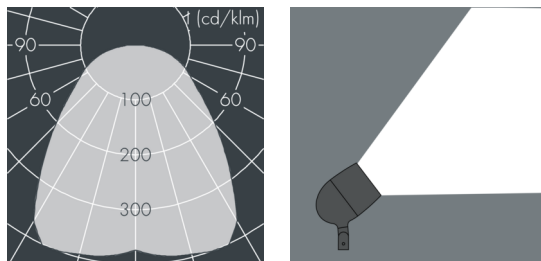

Metaspot 2 Darkring Optic

8 236 247 169

3 × 13 W, 2844 lm, 2700 K warm white, DALI, extra wide beam 91°

Customized solutions and modifications are possible: Special RAL, DB or NCS colours as polyester powder coat, luminaires in 2700 K and other colour temperatures and versions for high ambient temperature.

Specification text

housing made of corrosion-resistant die-cast aluminum AlSi12, polyester powder coated by high-quality and UV-stabilized coating process, Colour: black RAL 7021, all exterior parts are stainless steel, tempered safety glass, anti-reflective coating from 1 side, dark screenprint, silicon gasket, tool-free twist closure, for installation on poles Ø 60 - 100 mm, tiltable base made of powder coated aluminum, 2 drilled holes Ø 9 mm, spacing 95 mm, 1 centre hole Ø 40 mm, tilt range: 90°, 360° adjustable, cable gland: M20, connecting terminal: 5 pole, light source completely shielded, high gloss aluminium reflector, integral, dimmable driver (DALI), 80, 3, service life L80/B10 > 50.000 h, Beam angle (FWHM): 91°, luminous flux: 2844 lm, wattage: 39 W, delivered lumens 73 lm/W, protection type IP65, protection class II, impact resistance IK08, windage area 0,045 m², dimensions: Ø 176 mm, width 244 mm, weight 3.8 kg

Wattage	39 W	Beam angle (FWHM)	91°
Delivered lumens	73 lm/W	Housing colour	black RAL 7021
Light source	LED 2700 K	Power supply cable	Ø 6 – 11 mm
Color Rendering Index	80	Protection type	IP65
Colour tolerance	3	Protection class	II
Lifetime ta 25° C	L80/B10 > 50.000 h	Impact resistance	IK08
Control gear	DALI	Windage area	0,045m ²
Input voltage AC	220 – 240 V	Dimensions	Ø 176 mm, width 244 mm
Input voltage DC	220 – 240 V	Weight	3,80 kg
Voltage protection	6 kV L/N 10 kV L/PE	Max. ambient temperature ta	50°
Luminaires per B16A / C16A	20 / 33		