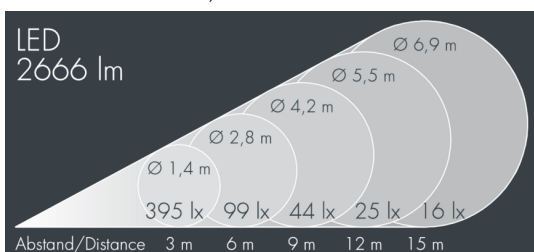

Metaspot 2 Darkring Optic

8 236 247 349

3 × 13 W, 2666 lm, 2700 K warm white, Zhaga 18, medium wide beam 27°

Customized solutions and modifications are possible: Special RAL, DB or NCS colours as polyester powder coat, luminaires in 2700 K and other colour temperatures and versions for high ambient temperature.

Specification text

housing made of corrosion-resistant die-cast aluminum AlSi12, polyester powder coated by high-quality and UV-stabilized coating process, Colour: black RAL 7021, all exterior parts are stainless steel, tempered safety glass, anti-reflective coating from 1 side, dark screenprint, silicon gasket, tool-free twist closure, for installation on poles Ø 60 - 100 mm, tiltable base made of powder coated aluminum, 2 drilled holes Ø 9 mm, spacing 95 mm, 1 centre hole Ø 40 mm, tilt range: 90°, 360° adjustable, cable gland: M20, connecting terminal: 3 pole, light source completely shielded, high gloss aluminium reflector, integral driver (Zhaga 18), CRI > 80, 3, service life L80/B10 > 50.000 h, Beam angle (FWHM): 27°, luminous flux: 2666 lm, wattage: 39 W, delivered lumens 68 lm/W, protection type IP65, protection class II, impact resistance IK08, windage area 0,045 m², dimensions: Ø 176 mm, width 244 mm, weight 3.8 kg

Specification

Wattage	39 W	Beam angle (FWHM)	27°
Delivered lumens	68 lm/W	Housing colour	black RAL 7021
Light source	LED 2700 K	Power supply cable	Ø 6 – 11 mm
Color Rendering Index	CRI > 80	Protection type	IP65
Colour tolerance	3	Protection class	II
Lifetime ta 25° C	L80/B10 > 50.000 h	Impact resistance	IK08
Control gear	Zhaga 18	Windage area	0,045m ²
Input voltage AC	220 – 240 V	Dimensions	Ø 176 mm, width 244 mm
Input voltage DC	220 – 240 V	Weight	3,80 kg
Voltage protection	6 kV L/N 10 kV L/PE	Max. ambient temperature ta	50°
Luminaires per B16A / C16A	20 / 33		