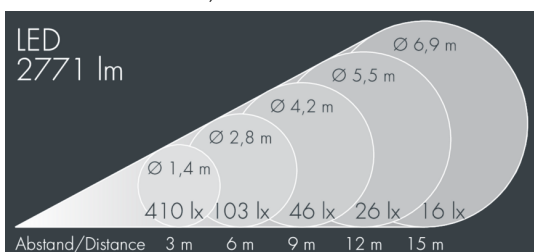

Metaspot 2 Darkring Optic

8 236 256 349

3 × 13 W, 2771 lm, 3000 K warm white, Zhaga 18, medium wide beam 27°

Customized solutions and modifications are possible: Special RAL, DB or NCS colours as polyester powder coat, luminaires in 2700 K and other colour temperatures and versions for high ambient temperature.

Specification text

housing made of corrosion-resistant die-cast aluminum AlSi12, polyester powder coated by high-quality and UV-stabilized coating process, Colour: silver grey, all exterior parts are stainless steel, tempered safety glass, anti-reflective coating from 1 side, dark screenprint, silicon gasket, tool-free twist closure, for installation on poles Ø 60 - 100 mm, tiltable base made of powder coated aluminum, 2 drilled holes Ø 9 mm, spacing 95 mm, 1 centre hole Ø 40 mm, tilt range: 90°, 360° adjustable, cable gland: M20, connecting terminal: 3 pole, light source completely shielded, high gloss aluminium reflector, integral driver (Zhaga 18), CRI > 80, 3, service life L80/B10 > 50.000 h, Beam angle (FWHM): 27°, luminous flux: 2771 lm, wattage: 39 W, delivered lumens 71 lm/W, protection type IP65, protection class II, impact resistance IK08, windage area 0,045 m², dimensions: Ø 176 mm, width 244 mm, weight 3.8 kg

Specification

Wattage	39 W	Beam angle (FWHM)	27°
Delivered lumens	71 lm/W	Housing colour	silver grey
Light source	LED 3000 K	Power supply cable	Ø 6 – 11 mm
Color Rendering Index	CRI > 80	Protection type	IP65
Colour tolerance	3	Protection class	II
Lifetime ta 25° C	L80/B10 > 50.000 h	Impact resistance	IK08
Control gear	Zhaga 18	Windage area	0,045m ²
Input voltage AC	220 – 240 V	Dimensions	Ø 176 mm, width 244 mm
Input voltage DC	220 – 240 V	Weight	3,80 kg
Voltage protection	6 kV L/N 10 kV L/PE	Max. ambient temperature ta	50°
Luminaires per B16A / C16A	20 / 33		