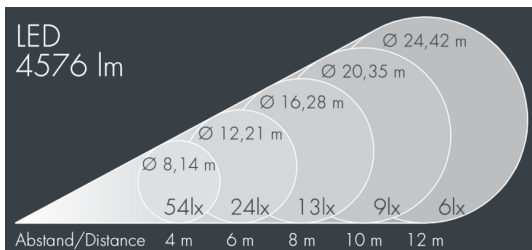

## Metaspot 3 Darkring Optic

8 237 046 069

3 × 19 W, 4570 lm, 3000 K warm white, extra wide beam 91°

Customized solutions and modifications are possible: Special RAL, DB or NCS colours as polyester powder coat, luminaires in 2700 K and other colour temperatures and versions for high ambient temperature.

## Specification text

housing made of corrosion-resistant die-cast aluminum AlSi12, polyester powder coated by high-quality and UV-stabilized coating process, Colour: black RAL 7021, all exterior parts are stainless steel, tempered safety glass, anti-reflective coating from 1 side, dark screenprint, silicon gasket, tool-free twist closure, mounting bracket: 2 drilled holes  $\varnothing$  9 mm, spacing 40 mm, 1 centre hole  $\varnothing$  14 mm, tilt range: 180°, cable gland: M20, connecting terminal: 3 pole, light source completely shielded, high gloss aluminium reflector, integral driver (AC/DC), CRI > 80, 3, service life L80/B10 > 50.000 h, Beam angle (FWHM): 91°, luminous flux: 4570 lm, wattage: 58 W, delivered lumens 79 lm/W, protection type IP65, protection class II, impact resistance IK08, windage area 0,055 m<sup>2</sup>, dimensions:  $\varnothing$  200 mm, width 272 mm, weight 4.4 kg

## Specification

Wattage	58 W	Beam angle (FWHM)	91°
Delivered lumens	79 lm/W	Housing colour	black RAL 7021
Light source	LED 3000 K	Power supply cable	$\varnothing$ 6 – 11 mm
Color Rendering Index	CRI > 80	Protection type	IP65
Colour tolerance	3	Protection class	II
Lifetime ta 25° C	L80/B10 > 50.000 h	Impact resistance	IK08
Control gear	on / off	Windage area	0,055m <sup>2</sup>
Input voltage AC	220 – 240 V	Dimensions	$\varnothing$ 200 mm, width 272 mm
Input voltage DC	220 – 240 V	Weight	4,40 kg
Voltage protection	6 kV L/N   8 kV L/PE	Max. ambient temperature ta	45°
Luminaires per B16A / C16A	8 / 16		