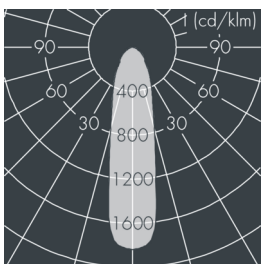

Metaspot 3 Darkring Optic

8 237 247 049

3 × 19 W, 3957 lm, 2700 K warm white, medium wide beam 26°

Customized solutions and modifications are possible: Special RAL, DB or NCS colours as polyester powder coat, luminaires in 2700 K and other colour temperatures and versions for high ambient temperature.

Specification text

housing made of corrosion-resistant die-cast aluminum AlSi12, polyester powder coated by high-quality and UV-stabilized coating process, Colour: black RAL 7021, all exterior parts are stainless steel, tempered safety glass, anti-reflective coating from 1 side, dark screenprint, silicon gasket, tool-free twist closure, for installation on poles Ø 60 - 100 mm, tiltable base made of powder coated aluminum, 2 drilled holes Ø 9 mm, spacing 95 mm, 1 centre hole Ø 40 mm, tilt range: 90°, 360° adjustable, cable gland: M20, connecting terminal: 3 pole, light source completely shielded, high gloss aluminium reflector, integral driver (AC/DC), CRI > 80, 3, service life L80/B10 > 50.000 h, Beam angle (FWHM): 26°, luminous flux: 3957 lm, wattage: 58 W, delivered lumens 68 lm/W, protection type IP65, protection class II, impact resistance IK08, windage area 0,055 m², dimensions: Ø 176 mm, width 244 mm, weight 4.4 kg

Specification

Wattage	58 W	Beam angle (FWHM)	26°
Delivered lumens	68 lm/W	Housing colour	black RAL 7021
Light source	LED 2700 K	Power supply cable	Ø 6 – 11 mm
Color Rendering Index	CRI > 80	Protection type	IP65
Colour tolerance	3	Protection class	II
Lifetime ta 25° C	L80/B10 > 50.000 h	Impact resistance	IK08
Control gear	on / off	Windage area	0,055m ²
Input voltage AC	220 – 240 V	Dimensions	Ø 176 mm, width 244 mm
Input voltage DC	220 – 240 V	Weight	4,40 kg
Voltage protection	6 kV L/N 8 kV L/PE	Max. ambient temperature ta	45°
Luminaires per B16A / C16A	8 / 16		