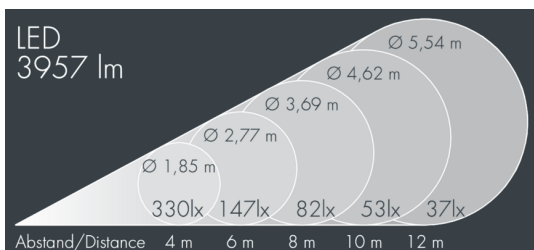

Metaspot 3 Darkring Optic

8 237 247 049

3 × 19 W, 3957 lm, 2700 K warm white, medium wide beam 26°

Customized solutions and modifications are possible: Special RAL, DB or NCS colours as polyester powder coat, luminaires in 2700 K and other colour temperatures and versions for high ambient temperature.

Specification text

housing made of corrosion-resistant die-cast aluminum AlSi12, polyester powder coated by high-quality and UV-stabilized coating process, Colour: black RAL 7021, all exterior parts are stainless steel, tempered safety glass, anti-reflective coating from 1 side, dark screenprint, silicon gasket, tool-free twist closure, for installation on poles Ø 60 - 100 mm, tiltable base made of powder coated aluminum, 2 drilled holes Ø 9 mm, spacing 95 mm, 1 centre hole Ø 40 mm, tilt range: 90°, 360° adjustable, cable gland: M20, connecting terminal: 3 pole, light source completely shielded, high gloss aluminium reflector, integral driver (AC/DC), CRI > 80, 3, service life L80/B10 > 50.000 h, Beam angle (FWHM): 26°, luminous flux: 3957 lm, wattage: 58 W, delivered lumens 68 lm/W, protection type IP65, protection class II, impact resistance IK08, windage area 0,055 m², dimensions: Ø 176 mm, width 244 mm, weight 4.4 kg

Specification

Wattage	58 W	Beam angle (FWHM)	26°
Delivered lumens	68 lm/W	Housing colour	black RAL 7021
Light source	LED 2700 K	Power supply cable	Ø 6 – 11 mm
Color Rendering Index	CRI > 80	Protection type	IP65
Colour tolerance	3	Protection class	II
Lifetime ta 25° C	L80/B10 > 50.000 h	Impact resistance	IK08
Control gear	on / off	Windage area	0,055m ²
Input voltage AC	220 – 240 V	Dimensions	Ø 176 mm, width 244 mm
Input voltage DC	220 – 240 V	Weight	4,40 kg
Voltage protection	6 kV L/N 8 kV L/PE	Max. ambient temperature ta	45°
Luminaires per B16A / C16A	8 / 16		