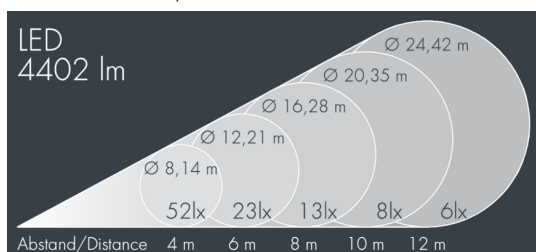

Metaspot 3 Darkring Optic

8 237 257 069

3 × 19 W, 4396 lm, 2700 K warm white,
extra wide beam 91°

Customized solutions and modifications are possible: Special RAL, DB or NCS colours as polyester powder coat, luminaires in 2700 K and other colour temperatures and versions for high ambient temperature.

Specification text

housing made of corrosion-resistant die-cast aluminum AlSi12, polyester powder coated by high-quality and UV-stabilized coating process, Colour: silver grey, all exterior parts are stainless steel, tempered safety glass, anti-reflective coating from 1 side, dark screenprint, silicon gasket, tool-free twist closure, for installation on poles Ø 60 - 100 mm, tiltable base made of powder coated aluminum, 2 drilled holes Ø 9 mm, spacing 95 mm, 1 centre hole Ø 40 mm, tilt range: 90°, 360° adjustable, cable gland: M20, connecting terminal: 3 pole, light source completely shielded, high gloss aluminium reflector, integral driver (AC/DC), CRI > 80, 3, service life L80/B10 > 50.000 h, Beam angle (FWHM): 91°, luminous flux: 4396 lm, wattage: 58 W, delivered lumens 76 lm/W, protection type IP65, protection class II, impact resistance IK08, windage area 0,055 m², dimensions: Ø 200 mm, width 272 mm, weight 4.4 kg

Specification

Wattage	58 W	Beam angle (FWHM)	91°
Delivered lumens	76 lm/W	Housing colour	silver grey
Light source	LED 2700 K	Power supply cable	Ø 6 – 11 mm
Color Rendering Index	CRI > 80	Protection type	IP65
Colour tolerance	3	Protection class	II
Lifetime ta 25° C	L80/B10 > 50.000 h	Impact resistance	IK08
Control gear	on / off	Windage area	0,055m ²
Input voltage AC	220 – 240 V	Dimensions	Ø 200 mm, width 272 mm
Input voltage DC	220 – 240 V	Weight	4,40 kg
Voltage protection	6 kV L/N 8 kV L/PE	Max. ambient temperature ta	45°
Luminaires per B16A / C16A	8 / 16		