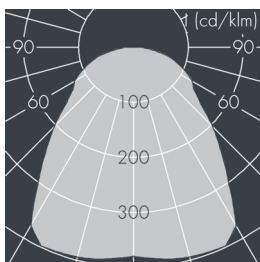

Metaspot 3 Darkring Optic

8 237 257 069

3 × 19 W, 4396 lm, 2700 K warm white,
extra wide beam 91°

Customized solutions and modifications are possible: Special RAL, DB or NCS colours as polyester powder coat, luminaires in 2700 K and other colour temperatures and versions for high ambient temperature.

Specification text

housing made of corrosion-resistant die-cast aluminum AlSi12, polyester powder coated by high-quality and UV-stabilized coating process, Colour: silver grey, all exterior parts are stainless steel, tempered safety glass, anti-reflective coating from 1 side, dark screenprint, silicon gasket, tool-free twist closure, for installation on poles Ø 60 - 100 mm, tiltable base made of powder coated aluminum, 2 drilled holes Ø 9 mm, spacing 95 mm, 1 centre hole Ø 40 mm, tilt range: 90°, 360° adjustable, cable gland: M20, connecting terminal: 3 pole, light source completely shielded, high gloss aluminium reflector, integral driver (AC/DC), CRI > 80, 3, service life L80/B10 > 50.000 h, Beam angle (FWHM): 91°, luminous flux: 4396 lm, wattage: 58 W, delivered lumens 76 lm/W, protection type IP65, protection class II, impact resistance IK08, windage area 0,055 m², dimensions: Ø 200 mm, width 272 mm, weight 4.4 kg

Specification

Wattage	58 W	Beam angle (FWHM)	91°
Delivered lumens	76 lm/W	Housing colour	silver grey
Light source	LED 2700 K	Power supply cable	Ø 6 – 11 mm
Color Rendering Index	CRI > 80	Protection type	IP65
Colour tolerance	3	Protection class	II
Lifetime ta 25° C	L80/B10 > 50.000 h	Impact resistance	IK08
Control gear	on / off	Windage area	0,055m ²
Input voltage AC	220 – 240 V	Dimensions	Ø 200 mm, width 272 mm
Input voltage DC	220 – 240 V	Weight	4,40 kg
Voltage protection	6 kV L/N 8 kV L/PE	Max. ambient temperature ta	45°
Luminaires per B16A / C16A	8 / 16		