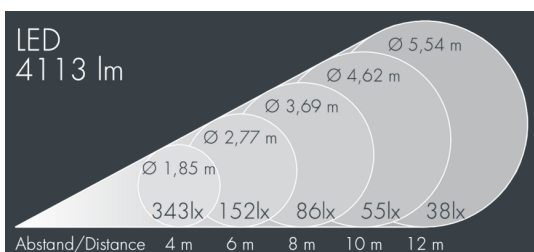

Metaspot 3 Darkring Optic

8 237 266 149

3 × 19 W, 4113 lm, 3000 K warm white, DALI, medium wide beam 26°

Customized solutions and modifications are possible: Special RAL, DB or NCS colours as polyester powder coat, luminaires in 2700 K and other colour temperatures and versions for high ambient temperature.

Specification text

housing made of corrosion-resistant die-cast aluminum AlSi12, polyester powder coated by high-quality and UV-stabilized coating process, Colour: white RAL 9002, all exterior parts are stainless steel, tempered safety glass, anti-reflective coating from 1 side, dark screenprint, silicon gasket, tool-free twist closure, for installation on poles Ø 60 - 100 mm, tiltable base made of powder coated aluminum, 2 drilled holes Ø 9 mm, spacing 95 mm, 1 centre hole Ø 40 mm, tilt range: 90°, 360° adjustable, cable gland: M20, connecting terminal: 5 pole, light source completely shielded, high gloss aluminium reflector, integral, dimmable driver (DALI), CRI > 80, 3, service life L80/B10 > 50.000 h, Beam angle (FWHM): 26°, luminous flux: 4113 lm, wattage: 58 W, delivered lumens 71 lm/W, protection type IP65, protection class II, impact resistance IK08, windage area 0,055 m², dimensions: Ø 176 mm, width 244 mm, weight 4.4 kg

Specification

Wattage	58 W	Beam angle (FWHM)	26°
Delivered lumens	71 lm/W	Housing colour	white RAL 9002
Light source	LED 3000 K	Power supply cable	Ø 6 – 11 mm
Color Rendering Index	CRI > 80	Protection type	IP65
Colour tolerance	3	Protection class	II
Lifetime ta 25° C	L80/B10 > 50.000 h	Impact resistance	IK08
Control gear	DALI	Windage area	0,055m ²
Input voltage AC	220 – 240 V	Dimensions	Ø 176 mm, width 244 mm
Input voltage DC	220 – 240 V	Weight	4,40 kg
Voltage protection	6 kV L/N 8 kV L/PE	Max. ambient temperature ta	45°
Luminaires per B16A / C16A	10 / 16		