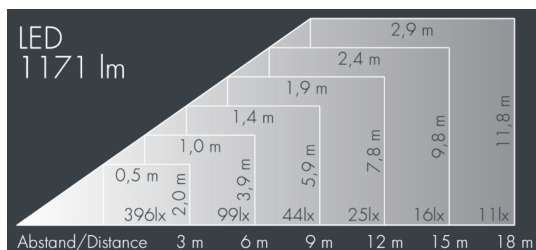

## Metaspot 1

8 241 046 129

15 W, 1171 lm, 3000 K warm white, DALI, linear, vertical 8°

Customized solutions and modifications are possible: Special RAL, DB or NCS colours as polyester powder coat, luminaires in 2700 K and other colour temperatures and versions for high ambient temperature.

## Specification text

housing made of corrosion-resistant die-cast aluminum AlSi12, polyester powder coated by high-quality and UV-stabilized coating process, Colour: black RAL 7021, all exterior parts are stainless steel, tempered safety glass, anti-reflective coating from 1 side, dark screenprint, silicon gasket, tool-free twist closure, mounting bracket: 2 drilled holes  $\varnothing$  9 mm, spacing 40 mm, 1 centre hole  $\varnothing$  14 mm, tilt range: 180°, cable gland: M16, connecting terminal: 5 pole, light source completely shielded, high gloss aluminium reflector, integral, dimmable driver (DALI), CRI > 80, 3, service life L80/B10 > 50.000 h, Beam angle (FWHM): 8°, luminous flux: 1171 lm, wattage: 15 W, delivered lumens 78 lm/W, protection type IP65, protection class I, impact resistance IK08, windage area 0,023 m<sup>2</sup>, dimensions:  $\varnothing$  124 mm, width 180 mm, weight 2.1 kg

## Specification

Wattage	15 W	Beam angle (FWHM)	8°
Delivered lumens	78 lm/W	Housing colour	black RAL 7021
Light source	LED 3000 K	Power supply cable	$\varnothing$ 6 – 11 mm
Color Rendering Index	CRI > 80	Protection type	IP65
Colour tolerance	3	Protection class	I
Lifetime ta 25° C	L80/B10 > 50.000 h	Impact resistance	IK08
Control gear	DALI	Windage area	0,023m <sup>2</sup>
Input voltage AC	220 – 240 V	Dimensions	$\varnothing$ 124 mm, width 180 mm
Input voltage DC	220 – 240 V	Weight	2,10 kg
Voltage protection	2 kV L/N   4 kV L/PE	Max. ambient temperature ta	40°
Luminaires per B16A / C16A	50 / 85		