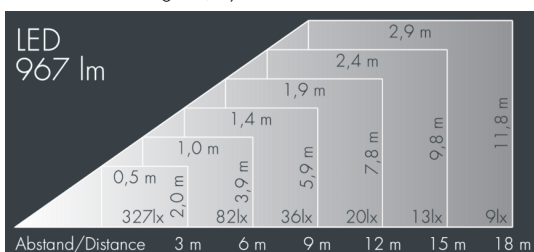

## Metaspot 1

8 241 067 179

15 W, 967 lm, 2700 K warm white, DALI, linear, rotatable 36° / 9°

Customized solutions and modifications are possible: Special RAL, DB or NCS colours as polyester powder coat, luminaires in 2700 K and other colour temperatures and versions for high ambient temperature.

## Specification text

housing made of corrosion-resistant die-cast aluminum AlSi12, polyester powder coated by high-quality and UV-stabilized coating process, Colour: white RAL 9002, all exterior parts are stainless steel, tempered safety glass, anti-reflective coating from 1 side, silicon gasket, tool-free twist closure, mounting bracket: 2 drilled holes  $\varnothing$  9 mm, spacing 40 mm, 1 centre hole  $\varnothing$  14 mm, tilt range: 180°, cable gland: M16, connecting terminal: 5 pole, light source completely shielded, high gloss aluminium reflector, integral, dimmable driver (DALI), CRI > 80, 3, service life L80/B10 > 50.000 h, Beam angle (FWHM): 36° / 9°, luminous flux: 967 lm, wattage: 15 W, delivered lumens 64 lm/W, protection type IP65, protection class I, impact resistance IK08, windage area 0,023 m<sup>2</sup>, dimensions:  $\varnothing$  124 mm, width 180 mm, weight 2.3 kg

## Specification

Wattage	15 W	Beam angle (FWHM)	36° / 9°
Delivered lumens	64 lm/W	Housing colour	white RAL 9002
Light source	LED 2700 K	Power supply cable	$\varnothing$ 6 – 11 mm
Color Rendering Index	CRI > 80	Protection type	IP65
Colour tolerance	3	Protection class	I
Lifetime ta 25° C	L80/B10 > 50.000 h	Impact resistance	IK08
Control gear	DALI	Windage area	0,023m <sup>2</sup>
Input voltage AC	220 – 240 V	Dimensions	$\varnothing$ 124 mm, width 180 mm
Input voltage DC	220 – 240 V	Weight	2,30 kg
Voltage protection	2 kV L/N   4 kV L/PE	Max. ambient temperature ta	40°
Luminaires per B16A / C16A	50 / 85		