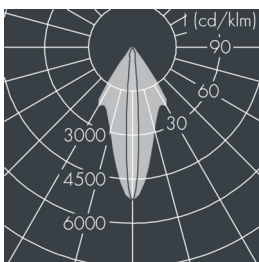

Metaspot 2

8 242 256 179

35 W, 2791 lm, 3000 K warm white, DALI, linear, rotatable 9° / 36°

Customized solutions and modifications are possible: Special RAL, DB or NCS colours as polyester powder coat, luminaires in 2700 K and other colour temperatures and versions for high ambient temperature.

Specification text

housing made of corrosion-resistant die-cast aluminum AlSi12, polyester powder coated by high-quality and UV-stabilized coating process, Colour: silver grey, all exterior parts are stainless steel, tempered safety glass, anti-reflective coating from 1 side, silicon gasket, tool-free twist closure, for installation on poles Ø 60 - 100 mm, tiltable base made of powder coated aluminum, 2 drilled holes Ø 9 mm, spacing 95 mm, 1 centre hole Ø 40 mm, tilt range: 90°, 360° adjustable, cable gland: M20, connecting terminal: 5 pole, light source completely shielded, high gloss aluminium reflector, integral, dimmable driver (DALI), CRI > 80, 3, service life L90/B10 > 50.000 h, Beam angle (FWHM): 9° / 36°, luminous flux: 2791 lm, wattage: 35 W, delivered lumens 80 lm/W, protection type IP65, protection class I, impact resistance IK08, windage area 0,042 m², dimensions: Ø 176 mm, width 244 mm, weight 3.9 kg

Specification

Wattage	35 W	Beam angle (FWHM)	9° / 36°
Delivered lumens	80 lm/W	Housing colour	silver grey
Light source	LED 3000 K	Power supply cable	Ø 6 – 11 mm
Color Rendering Index	CRI > 80	Protection type	IP65
Colour tolerance	3	Protection class	I
Lifetime ta 25° C	L90/B10 > 50.000 h	Impact resistance	IK08
Control gear	DALI	Windage area	0,042m ²
Input voltage AC	220 – 240 V	Dimensions	Ø 176 mm, width 244 mm
Input voltage DC	220 – 240 V	Weight	3,90 kg
Voltage protection	6 kV L/N 10 kV L/PE	Max. ambient temperature ta	45°
Luminaires per B16A / C16A	16 / 33		