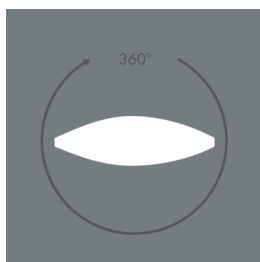

Metaspot 2

8 242 256 179

35 W, 2791 lm, 3000 K warm white, DALI, linear, rotatable 9° / 36°

Customized solutions and modifications are possible: Special RAL, DB or NCS colours as polyester powder coat, luminaires in 2700 K and other colour temperatures and versions for high ambient temperature.

Specification text

housing made of corrosion-resistant die-cast aluminum AlSi12, polyester powder coated by high-quality and UV-stabilized coating process, Colour: silver grey, all exterior parts are stainless steel, tempered safety glass, anti-reflective coating from 1 side, silicon gasket, tool-free twist closure, for installation on poles Ø 60 - 100 mm, tiltable base made of powder coated aluminum, 2 drilled holes Ø 9 mm, spacing 95 mm, 1 centre hole Ø 40 mm, tilt range: 90°, 360° adjustable, cable gland: M20, connecting terminal: 5 pole, light source completely shielded, high gloss aluminium reflector, integral, dimmable driver (DALI), CRI > 80, 3, service life L90/B10 > 50.000 h, Beam angle (FWHM): 9° / 36°, luminous flux: 2791 lm, wattage: 35 W, delivered lumens 80 lm/W, protection type IP65, protection class I, impact resistance IK08, windage area 0,042 m², dimensions: Ø 176 mm, width 244 mm, weight 3.9 kg

Specification

Wattage	35 W	Beam angle (FWHM)	9° / 36°
Delivered lumens	80 lm/W	Housing colour	silver grey
Light source	LED 3000 K	Power supply cable	Ø 6 – 11 mm
Color Rendering Index	CRI > 80	Protection type	IP65
Colour tolerance	3	Protection class	I
Lifetime ta 25° C	L90/B10 > 50.000 h	Impact resistance	IK08
Control gear	DALI	Windage area	0,042m ²
Input voltage AC	220 – 240 V	Dimensions	Ø 176 mm, width 244 mm
Input voltage DC	220 – 240 V	Weight	3,90 kg
Voltage protection	6 kV L/N 10 kV L/PE	Max. ambient temperature ta	45°
Luminaires per B16A / C16A	16 / 33		