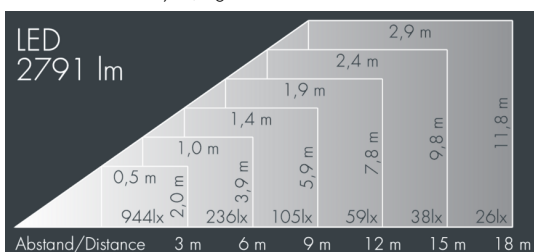

Metaspot 2

8 242 256 179

35 W, 2791 lm, 3000 K warm white, DALI, linear, rotatable 9° / 36°

Customized solutions and modifications are possible: Special RAL, DB or NCS colours as polyester powder coat, luminaires in 2700 K and other colour temperatures and versions for high ambient temperature.

Specification text

housing made of corrosion-resistant die-cast aluminum AlSi12, polyester powder coated by high-quality and UV-stabilized coating process, Colour: silver grey, all exterior parts are stainless steel, tempered safety glass, anti-reflective coating from 1 side, silicon gasket, tool-free twist closure, for installation on poles Ø 60 - 100 mm, tiltable base made of powder coated aluminum, 2 drilled holes Ø 9 mm, spacing 95 mm, 1 centre hole Ø 40 mm, tilt range: 90°, 360° adjustable, cable gland: M20, connecting terminal: 5 pole, light source completely shielded, high gloss aluminium reflector, integral, dimmable driver (DALI), CRI > 80, 3, service life L90/B10 > 50.000 h, Beam angle (FWHM): 9° / 36°, luminous flux: 2791 lm, wattage: 35 W, delivered lumens 80 lm/W, protection type IP65, protection class I, impact resistance IK08, windage area 0,042 m², dimensions: Ø 176 mm, width 244 mm, weight 3.9 kg

Specification

Wattage	35 W	Beam angle (FWHM)	9° / 36°
Delivered lumens	80 lm/W	Housing colour	silver grey
Light source	LED 3000 K	Power supply cable	Ø 6 – 11 mm
Color Rendering Index	CRI > 80	Protection type	IP65
Colour tolerance	3	Protection class	I
Lifetime ta 25° C	L90/B10 > 50.000 h	Impact resistance	IK08
Control gear	DALI	Windage area	0,042m ²
Input voltage AC	220 – 240 V	Dimensions	Ø 176 mm, width 244 mm
Input voltage DC	220 – 240 V	Weight	3,90 kg
Voltage protection	6 kV L/N 10 kV L/PE	Max. ambient temperature ta	45°
Luminaires per B16A / C16A	16 / 33		