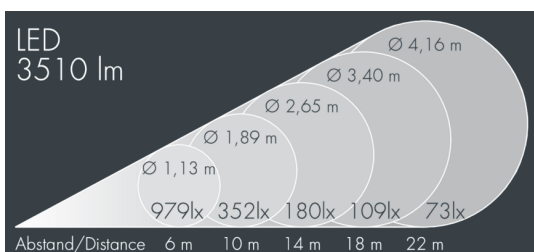

## Metaspot 2

8 242 256 319

35 W, 3525 lm, 3000 K warm white, Zhaga 18, narrow beam 10°

Customized solutions and modifications are possible: Special RAL, DB or NCS colours as polyester powder coat, luminaires in 2700 K and other colour temperatures and versions for high ambient temperature.

## Specification text

housing made of corrosion-resistant die-cast aluminum AlSi12, polyester powder coated by high-quality and UV-stabilized coating process, Colour: silver grey, all exterior parts are stainless steel, tempered safety glass, anti-reflective coating from 1 side, dark screenprint, silicon gasket, tool-free twist closure, for installation on poles Ø 60 - 100 mm, tiltable base made of powder coated aluminum, 2 drilled holes Ø 9 mm, spacing 95 mm, 1 centre hole Ø 40 mm, tilt range: 90°, 360° adjustable, cable gland: M20, connecting terminal: 3 pole, light source completely shielded, high gloss aluminium reflector, integral driver (AC/DC), CRI > 80, 3, service life L90/B10 > 50.000 h, Beam angle (FWHM): 10°, luminous flux: 3525 lm, wattage: 35 W, delivered lumens 101 lm/W, protection type IP65, protection class I, impact resistance IK08, windage area 0,042 m<sup>2</sup>, dimensions: Ø 176 mm, width 244 mm, weight 3.6 kg

## Specification

Wattage	35 W	Beam angle (FWHM)	10°
Delivered lumens	101 lm/W	Housing colour	silver grey
Light source	LED 3000 K	Power supply cable	Ø 6 – 11 mm
Color Rendering Index	CRI > 80	Protection type	IP65
Colour tolerance	3	Protection class	I
Lifetime ta 25° C	L90/B10 > 50.000 h	Impact resistance	IK08
Control gear	Zhaga 18	Windage area	0,042m <sup>2</sup>
Input voltage AC	220 – 240 V	Dimensions	Ø 176 mm, width 244 mm
Input voltage DC	220 – 240 V	Weight	3,60 kg
Voltage protection	6 kV L/N   10 kV L/PE	Max. ambient temperature ta	45°
Luminaires per B16A / C16A	20 / 33		