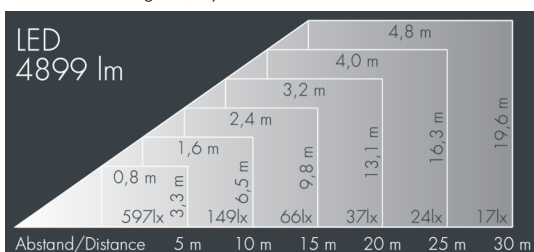

Metaspot 3

8 243 256 129

67 W, 4899 lm, 3000 K warm white, DALI,
linear, vertical 36° / 9°

Customized solutions and modifications are possible: Special RAL, DB or NCS colours as polyester powder coat, luminaires in 2700 K and other colour temperatures and versions for high ambient temperature.

Specification text

housing made of corrosion-resistant die-cast aluminum AlSi12, polyester powder coated by high-quality and UV-stabilized coating process, Colour: silver grey, all exterior parts are stainless steel, tempered safety glass, anti-reflective coating from 1 side, dark screenprint, silicon gasket, tool-free twist closure, for installation on poles \varnothing 60 - 100 mm, tiltable base made of powder coated aluminum, 2 drilled holes \varnothing 9 mm, spacing 95 mm, 1 centre hole \varnothing 40 mm, tilt range: 90°, 360° adjustable, cable gland: M20, connecting terminal: 5 pole, light source completely shielded, high gloss aluminium reflector, integral, dimmable driver (DALI), CRI > 80, 3, service life L80/B10 > 50.000 h, Beam angle (FWHM): 36° / 9°, luminous flux: 4899 lm, wattage: 67 W, delivered lumens 73 lm/W, protection type IP65, protection class I, impact resistance IK08, windage area 0,055 m², dimensions: \varnothing 201 mm, width 272 mm, weight 5 kg

Specification

Wattage	67 W	Beam angle (FWHM)	36° / 9°
Delivered lumens	73 lm/W	Housing colour	silver grey
Light source	LED 3000 K	Power supply cable	\varnothing 6 - 11 mm
Color Rendering Index	CRI > 80	Protection type	IP65
Colour tolerance	3	Protection class	I
Lifetime ta 25° C	L80/B10 > 50.000 h	Impact resistance	IK08
Control gear	DALI	Windage area	0,055m ²
Input voltage AC	220 - 240 V	Dimensions	\varnothing 201 mm, width 272 mm
Input voltage DC	220 - 240 V	Weight	5,00 kg
Voltage protection	2 kV L/N 4 kV L/PE	Max. ambient temperature ta	35°
Luminaires per B16A / C16A	10 / 16		