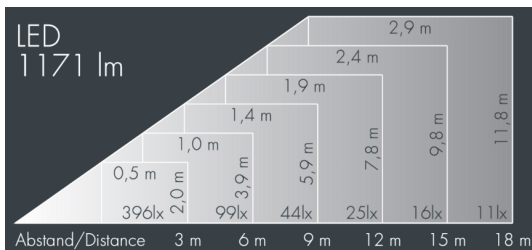

## Metaspot 1

8 245 046 129

15 W, 1171 lm, 3000 K warm white, DALI, linear, vertical 8°

Customized solutions and modifications are possible: Special RAL, DB or NCS colours as polyester powder coat, luminaires in 2700 K and other colour temperatures and versions for high ambient temperature.

## Specification text

housing made of corrosion-resistant die-cast aluminum AlSi12, polyester powder coated by high-quality and UV-stabilized coating process, Colour: black RAL 7021, all exterior parts are stainless steel, tempered safety glass, anti-reflective coating from 1 side, dark screenprint, silicon gasket, tool-free twist closure, mounting bracket: 2 drilled holes  $\varnothing$  9 mm, spacing 40 mm, 1 centre hole  $\varnothing$  14 mm, tilt range: 180°, cable gland: M16, connecting terminal: 5 pole, light source completely shielded, high gloss aluminium reflector, integral, dimmable driver (DALI), CRI > 80, 3, service life L80/B10 > 50.000 h, Beam angle (FWHM): 8°, luminous flux: 1171 lm, wattage: 15 W, delivered lumens 78 lm/W, protection type IP65, protection class II, impact resistance IK08, windage area 0,023 m<sup>2</sup>, dimensions:  $\varnothing$  124 mm, width 180 mm, weight 2.1 kg

## Specification

Wattage	15 W	Beam angle (FWHM)	8°
Delivered lumens	78 lm/W	Housing colour	black RAL 7021
Light source	LED 3000 K	Power supply cable	$\varnothing$ 6 – 11 mm
Color Rendering Index	CRI > 80	Protection type	IP65
Colour tolerance	3	Protection class	II
Lifetime ta 25° C	L80/B10 > 50.000 h	Impact resistance	IK08
Control gear	DALI	Windage area	0,023m <sup>2</sup>
Input voltage AC	220 – 240 V	Dimensions	$\varnothing$ 124 mm, width 180 mm
Input voltage DC	220 – 240 V	Weight	2,10 kg
Voltage protection	2 kV L/N   4 kV L/PE	Max. ambient temperature ta	40°
Luminaires per B16A / C16A	50 / 85		