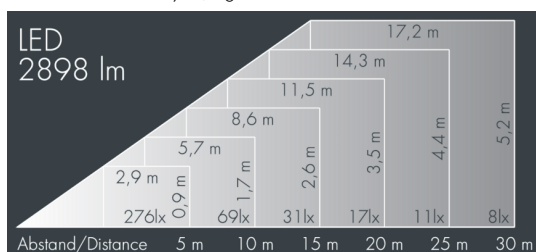

Metaspot 2

8 246 247 039

35 W, 2898 lm, 2700 K warm white,
linear, horizontal 9° / 36°

Customized solutions and modifications are possible: Special RAL, DB or NCS colours as polyester powder coat, luminaires in 2700 K and other colour temperatures and versions for high ambient temperature.

Specification text

housing made of corrosion-resistant die-cast aluminum AlSi12, polyester powder coated by high-quality and UV-stabilized coating process, Colour: black RAL 7021, all exterior parts are stainless steel, tempered safety glass, anti-reflective coating from 1 side, dark screenprint, silicon gasket, tool-free twist closure, for installation on poles Ø 60 - 100 mm, tiltable base made of powder coated aluminum, 2 drilled holes Ø 9 mm, spacing 95 mm, 1 centre hole Ø 40 mm, tilt range: 90°, 360° adjustable, cable gland: M20, connecting terminal: 3 pole, light source completely shielded, high gloss aluminium reflector, integral driver (AC/DC), CRI > 80, 3, service life L90/B10 > 50.000 h, Beam angle (FWHM): 9° / 36°, luminous flux: 2898 lm, wattage: 35 W, delivered lumens 83 lm/W, protection type IP65, protection class II, impact resistance IK08, windage area 0,042 m², dimensions: Ø 176 mm, width 244 mm, weight 3,6 kg

Specification

Wattage	35 W	Beam angle (FWHM)	9° / 36°
Delivered lumens	83 lm/W	Housing colour	black RAL 7021
Light source	LED 2700 K	Power supply cable	Ø 6 – 11 mm
Color Rendering Index	CRI > 80	Protection type	IP65
Colour tolerance	3	Protection class	II
Lifetime ta 25° C	L90/B10 > 50.000 h	Impact resistance	IK08
Control gear	on / off	Windage area	0,042m ²
Input voltage AC	220 – 240 V	Dimensions	Ø 176 mm, width 244 mm
Input voltage DC	220 – 240 V	Weight	3,60 kg
Voltage protection	6 kV L/N 10 kV L/PE	Max. ambient temperature ta	45°
Luminaires per B16A / C16A	20 / 33		