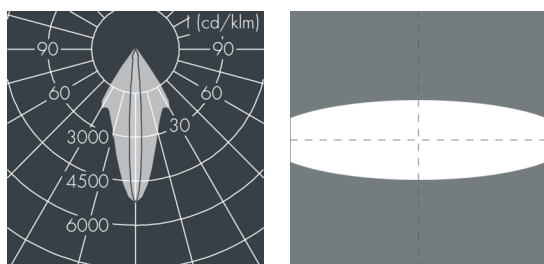

Metaspot 2

8 246 247 039

35 W, 2898 lm, 2700 K warm white,
linear, horizontal 9° / 36°

Customized solutions and modifications are possible: Special RAL, DB or NCS colours as polyester powder coat, luminaires in 2700 K and other colour temperatures and versions for high ambient temperature.

Specification text

housing made of corrosion-resistant die-cast aluminum AlSi12, polyester powder coated by high-quality and UV-stabilized coating process, Colour: black RAL 7021, all exterior parts are stainless steel, tempered safety glass, anti-reflective coating from 1 side, dark screenprint, silicon gasket, tool-free twist closure, for installation on poles Ø 60 - 100 mm, tiltable base made of powder coated aluminum, 2 drilled holes Ø 9 mm, spacing 95 mm, 1 centre hole Ø 40 mm, tilt range: 90°, 360° adjustable, cable gland: M20, connecting terminal: 3 pole, light source completely shielded, high gloss aluminium reflector, integral driver (AC/DC), CRI > 80, 3, service life L90/B10 > 50.000 h, Beam angle (FWHM): 9° / 36°, luminous flux: 2898 lm, wattage: 35 W, delivered lumens 83 lm/W, protection type IP65, protection class II, impact resistance IK08, windage area 0,042 m², dimensions: Ø 176 mm, width 244 mm, weight 3,6 kg

Specification

Wattage	35 W	Beam angle (FWHM)	9° / 36°
Delivered lumens	83 lm/W	Housing colour	black RAL 7021
Light source	LED 2700 K	Power supply cable	Ø 6 – 11 mm
Color Rendering Index	CRI > 80	Protection type	IP65
Colour tolerance	3	Protection class	II
Lifetime ta 25° C	L90/B10 > 50.000 h	Impact resistance	IK08
Control gear	on / off	Windage area	0,042m ²
Input voltage AC	220 – 240 V	Dimensions	Ø 176 mm, width 244 mm
Input voltage DC	220 – 240 V	Weight	3,60 kg
Voltage protection	6 kV L/N 10 kV L/PE	Max. ambient temperature ta	45°
Luminaires per B16A / C16A	20 / 33		