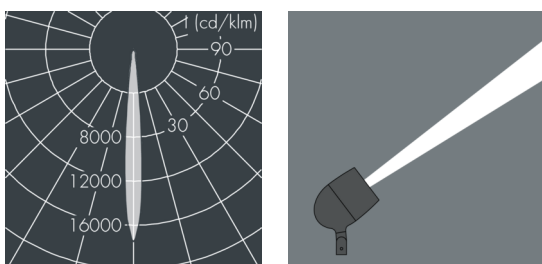

### Metaspot 3

8 247 047 119

67 W, 5359 lm, 2700 K warm white, DALI, narrow beam 9°

Customized solutions and modifications are possible: Special RAL, DB or NCS colours as polyester powder coat, luminaires in 2700 K and other colour temperatures and versions for high ambient temperature.

### Specification text

housing made of corrosion-resistant die-cast aluminum AlSi12, polyester powder coated by high-quality and UV-stabilized coating process, Colour: black RAL 7021, all exterior parts are stainless steel, tempered safety glass, anti-reflective coating from 1 side, dark screenprint, silicon gasket, tool-free twist closure, mounting bracket: 2 drilled holes  $\varnothing$  9 mm, spacing 40 mm, 1 centre hole  $\varnothing$  14 mm, tilt range: 180°, cable gland: M20, connecting terminal: 5 pole, light source completely shielded, high gloss aluminium reflector, integral, dimmable driver (DALI), CRI > 80, 3, service life L80/B10 > 50.000 h, Beam angle (FWHM): 9°, luminous flux: 5359 lm, wattage: 67 W, delivered lumens 80 lm/W, protection type IP65, protection class II, impact resistance IK08, windage area 0,055 m<sup>2</sup>, dimensions:  $\varnothing$  201 mm, width 272 mm, weight 5 kg

### Specification

Wattage	67 W	Beam angle (FWHM)	9°
Delivered lumens	80 lm/W	Housing colour	black RAL 7021
Light source	LED 2700 K	Power supply cable	$\varnothing$ 6 – 11 mm
Color Rendering Index	CRI > 80	Protection type	IP65
Colour tolerance	3	Protection class	II
Lifetime ta 25° C	L80/B10 > 50.000 h	Impact resistance	IK08
Control gear	DALI	Windage area	0,055m <sup>2</sup>
Input voltage AC	220 – 240 V	Dimensions	$\varnothing$ 201 mm, width 272 mm
Input voltage DC	220 – 240 V	Weight	5,00 kg
Voltage protection	2 kV L/N   4 kV L/PE	Max. ambient temperature ta	35°
Luminaires per B16A / C16A	10 / 16		