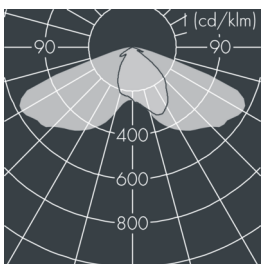

Metaspot 3

8 247 256 389

68 W, 7311 lm, 3000 K warm white, Zhaga 18,
Street Optic 60° / 142°

Customized solutions and modifications are possible: Special RAL, DB or NCS colours as polyester powder coat, luminaires in 2700 K and other colour temperatures and versions for high ambient temperature.

Specification text

housing made of corrosion-resistant die-cast aluminum ALSi12, polyester powder coated by high-quality and UV-stabilized coating process, Colour: silver grey, all exterior parts are stainless steel, tempered safety glass, anti-reflective coating from 1 side, dark screenprint, silicon gasket, tool-free twist closure, for installation on poles \varnothing 60 - 100 mm, tiltable base made of powder coated aluminum, 2 drilled holes \varnothing 9 mm, spacing 95 mm, 1 centre hole \varnothing 40 mm, tilt range: 90°, 360° adjustable, cable gland: M20, connecting terminal: 3 pole, PMMA lens, integral driver (AC/DC), CRI > 80, 3, service life L80/B10 > 50.000 h, Beam angle (FWHM): 60° / 142°, luminous flux: 7311 lm, wattage: 68 W, delivered lumens 107 lm/W, protection type IP65, protection class II, impact resistance IK08, windage area 0,055 m², dimensions: \varnothing 200 mm, width 272 mm, weight 4.9 kg

Specification

Wattage	68 W	Beam angle (FWHM)	60° / 142°
Delivered lumens	107 lm/W	Housing colour	silver grey
Light source	LED 3000 K	Power supply cable	\varnothing 6 - 11 mm
Color Rendering Index	CRI > 80	Protection type	IP65
Colour tolerance	3	Protection class	II
Lifetime ta 25° C	L80/B10 > 50.000 h	Impact resistance	IK08
Control gear	Zhaga 18	Windage area	0,055m ²
Input voltage AC	220 - 240 V	Dimensions	\varnothing 200 mm, width 272 mm
Input voltage DC	220 - 240 V	Weight	4,90 kg
Voltage protection	2 kV L/N 4 kV L/PE	Max. ambient temperature ta	35°
Luminaires per B16A / C16A	10 / 16		