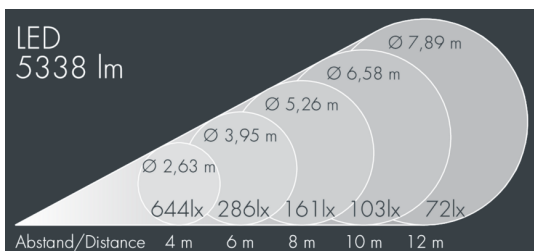

Metaspot 3

8 247 267 249

67 W, 5351 lm, 2700 K warm white, DALI D4i, medium wide beam 36°

Customized solutions and modifications are possible: Special RAL, DB or NCS colours as polyester powder coat, luminaires in 2700 K and other colour temperatures and versions for high ambient temperature.

Specification

Wattage	67 W	Beam angle (FWHM)	36°
Delivered lumens	80 lm/W	Housing colour	white RAL 9002
Light source	LED 2700 K	Power supply cable	Ø 6 – 11 mm
Color Rendering Index	CRI > 80	Protection type	IP65
Colour tolerance	3	Protection class	II
Lifetime ta 25° C	L80/B10 > 50.000 h	Impact resistance	IK08
Control gear	DALI D4i	Windage area	0,055m ²
Input voltage AC	220 – 240 V	Dimensions	Ø 201 mm, width 272 mm
Input voltage DC	220 – 240 V	Weight	5,00 kg
Voltage protection	2 kV L/N 4 kV L/PE	Max. ambient temperature ta	35°
Luminaires per B16A / C16A	10 / 16		

Specification text

housing made of corrosion-resistant die-cast aluminum AlSi12, polyester powder coated by high-quality and UV-stabilized coating process, Colour: white RAL 9002, all exterior parts are stainless steel, tempered safety glass, anti-reflective coating from 1 side, dark screenprint, silicon gasket, tool-free twist closure, for installation on poles Ø 60 - 100 mm, tiltable base made of powder coated aluminum, 2 drilled holes Ø 9 mm, spacing 95 mm, 1 centre hole Ø 40 mm, tilt range: 90°, 360° adjustable, cable gland: M20, connecting terminal: 5 pole, light source completely shielded, high gloss aluminium reflector, integral driver (DALI D4i), CRI > 80, 3, service life L80/B10 > 50.000 h, Beam angle (FWHM): 36°, luminous flux: 5351 lm, wattage: 67 W, delivered lumens 80 lm/W, protection type IP65, protection class II, impact resistance IK08, windage area 0,055 m², dimensions: Ø 201 mm, width 272 mm, weight 5 kg