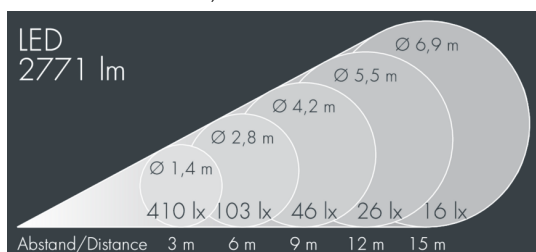

Metaspot 2 Darkring Optic

8 232 246 049

3 × 13 W, 2771 lm, 3000 K warm white,
medium wide beam 27°

Customized solutions and modifications are possible: Special RAL, DB or NCS colours as polyester powder coat, luminaires in 2700 K and other colour temperatures and versions for high ambient temperature.

Specification text

housing made of corrosion-resistant die-cast aluminum AlSi12, polyester powder coated by high-quality and UV-stabilized coating process, Colour: black RAL 7021, all exterior parts are stainless steel, tempered safety glass, anti-reflective coating from 1 side, dark screenprint, silicon gasket, tool-free twist closure, for installation on poles Ø 60 - 100 mm, tiltable base made of powder coated aluminum, 2 drilled holes Ø 9 mm, spacing 95 mm, 1 centre hole Ø 40 mm, tilt range: 90°, 360° adjustable, cable gland: M20, connecting terminal: 3 pole, light source completely shielded, high gloss aluminium reflector, integral driver (AC/DC), CRI > 80, 3, service life L80/B10 > 50.000 h, Beam angle (FWHM): 27°, luminous flux: 2771 lm, wattage: 39 W, delivered lumens 71 lm/W, protection type IP65, protection class I, impact resistance IK08, windage area 0,045 m², dimensions: Ø 176 mm, width 244 mm, weight 3.8 kg

Specification

Wattage	39 W	Beam angle (FWHM)	27°
Delivered lumens	71 lm/W	Housing colour	black RAL 7021
Light source	LED 3000 K	Power supply cable	Ø 6 – 11 mm
Color Rendering Index	CRI > 80	Protection type	IP65
Colour tolerance	3	Protection class	I
Lifetime ta 25° C	L80/B10 > 50.000 h	Impact resistance	IK08
Control gear	on / off	Windage area	0,045m ²
Input voltage AC	220 – 240 V	Dimensions	Ø 176 mm, width 244 mm
Input voltage DC	220 – 240 V	Weight	3,80 kg
Voltage protection	6 kV L/N 10 kV L/PE	Max. ambient temperature ta	50°
Luminaires per B16A / C16A	20 / 33		