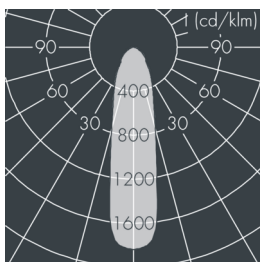

Metaspot 2 Darkring Optic

8 232 246 049

3 × 13 W, 2771 lm, 3000 K warm white,
medium wide beam 27°

Customized solutions and modifications are possible: Special RAL, DB or NCS colours as polyester powder coat, luminaires in 2700 K and other colour temperatures and versions for high ambient temperature.

Specification text

housing made of corrosion-resistant die-cast aluminum AlSi12, polyester powder coated by high-quality and UV-stabilized coating process, Colour: black RAL 7021, all exterior parts are stainless steel, tempered safety glass, anti-reflective coating from 1 side, dark screenprint, silicon gasket, tool-free twist closure, for installation on poles Ø 60 - 100 mm, tiltable base made of powder coated aluminum, 2 drilled holes Ø 9 mm, spacing 95 mm, 1 centre hole Ø 40 mm, tilt range: 90°, 360° adjustable, cable gland: M20, connecting terminal: 3 pole, light source completely shielded, high gloss aluminium reflector, integral driver (AC/DC), CRI > 80, 3, service life L80/B10 > 50.000 h, Beam angle (FWHM): 27°, luminous flux: 2771 lm, wattage: 39 W, delivered lumens 71 lm/W, protection type IP65, protection class I, impact resistance IK08, windage area 0,045 m², dimensions: Ø 176 mm, width 244 mm, weight 3.8 kg

Specification

Wattage	39 W	Beam angle (FWHM)	27°
Delivered lumens	71 lm/W	Housing colour	black RAL 7021
Light source	LED 3000 K	Power supply cable	Ø 6 – 11 mm
Color Rendering Index	CRI > 80	Protection type	IP65
Colour tolerance	3	Protection class	I
Lifetime ta 25° C	L80/B10 > 50.000 h	Impact resistance	IK08
Control gear	on / off	Windage area	0,045m ²
Input voltage AC	220 – 240 V	Dimensions	Ø 176 mm, width 244 mm
Input voltage DC	220 – 240 V	Weight	3,80 kg
Voltage protection	6 kV L/N 10 kV L/PE	Max. ambient temperature ta	50°
Luminaires per B16A / C16A	20 / 33		