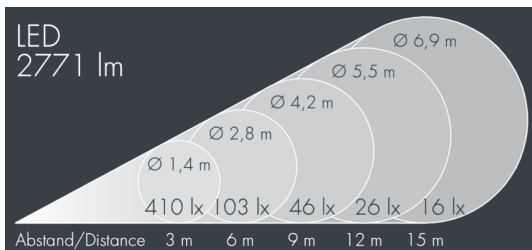

Metaspot 2 Darkring Optic

8 232 246 149

3 × 13 W, 2771 lm, 3000 K warm white, DALI, medium wide beam 27°

Customized solutions and modifications are possible: Special RAL, DB or NCS colours as polyester powder coat, luminaires in 2700 K and other colour temperatures and versions for high ambient temperature.

Specification text

housing made of corrosion-resistant die-cast aluminum AlSi12, polyester powder coated by high-quality and UV-stabilized coating process, Colour: black RAL 7021, all exterior parts are stainless steel, tempered safety glass, anti-reflective coating from 1 side, dark screenprint, silicon gasket, tool-free twist closure, for installation on poles Ø 60 - 100 mm, tiltable base made of powder coated aluminum, 2 drilled holes Ø 9 mm, spacing 95 mm, 1 centre hole Ø 40 mm, tilt range: 90°, 360° adjustable, cable gland: M20, connecting terminal: 5 pole, light source completely shielded, high gloss aluminium reflector, integral, dimmable driver (DALI), CRI > 80, 3, service life L80/B10 > 50.000 h, Beam angle (FWHM): 27°, luminous flux: 2771 lm, wattage: 39 W, delivered lumens 71 lm/W, protection type IP65, protection class I, impact resistance IK08, windage area 0,045 m², dimensions: Ø 176 mm, width 244 mm, weight 3.8 kg

Specification

Wattage	39 W	Beam angle (FWHM)	27°
Delivered lumens	71 lm/W	Housing colour	black RAL 7021
Light source	LED 3000 K	Power supply cable	Ø 6 - 11 mm
Color Rendering Index	CRI > 80	Protection type	IP65
Colour tolerance	3	Protection class	I
Lifetime ta 25° C	L80/B10 > 50.000 h	Impact resistance	IK08
Control gear	DALI	Windage area	0,045m ²
Input voltage AC	220 - 240 V	Dimensions	Ø 176 mm, width 244 mm
Input voltage DC	220 - 240 V	Weight	3,80 kg
Voltage protection	6 kV L/N 10 kV L/PE	Max. ambient temperature ta	50°
Luminaires per B16A / C16A	20 / 33		