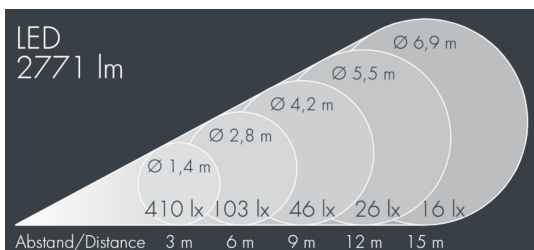

Metaspot 2 Darkring Optic

8 232 246 349

3 × 13 W, 2771 lm, 3000 K warm white, Zhaga 18, medium wide beam 27°

Customized solutions and modifications are possible: Special RAL, DB or NCS colours as polyester powder coat, luminaires in 2700 K and other colour temperatures and versions for high ambient temperature.

Specification text

housing made of corrosion-resistant die-cast aluminum AlSi12, polyester powder coated by high-quality and UV-stabilized coating process, Colour: black RAL 7021, all exterior parts are stainless steel, tempered safety glass, anti-reflective coating from 1 side, dark screenprint, silicon gasket, tool-free twist closure, for installation on poles Ø 60 - 100 mm, tiltable base made of powder coated aluminum, 2 drilled holes Ø 9 mm, spacing 95 mm, 1 centre hole Ø 40 mm, tilt range: 90°, 360° adjustable, cable gland: M20, connecting terminal: 3 pole, light source completely shielded, high gloss aluminium reflector, integral driver (Zhaga 18), CRI > 80, 3, service life L80/B10 > 50.000 h, Beam angle (FWHM): 27°, luminous flux: 2771 lm, wattage: 39 W, delivered lumens 71 lm/W, protection type IP65, protection class I, impact resistance IK08, windage area 0,045 m², dimensions: Ø 176 mm, width 244 mm, weight 3.8 kg

Specification

Wattage	39 W	Beam angle (FWHM)	27°
Delivered lumens	71 lm/W	Housing colour	black RAL 7021
Light source	LED 3000 K	Power supply cable	Ø 6 – 11 mm
Color Rendering Index	CRI > 80	Protection type	IP65
Colour tolerance	3	Protection class	I
Lifetime ta 25° C	L80/B10 > 50.000 h	Impact resistance	IK08
Control gear	Zhaga 18	Windage area	0,045m ²
Input voltage AC	220 – 240 V	Dimensions	Ø 176 mm, width 244 mm
Input voltage DC	220 – 240 V	Weight	3,80 kg
Voltage protection	6 kV L/N 10 kV L/PE	Max. ambient temperature ta	50°
Luminaires per B16A / C16A	20 / 33		