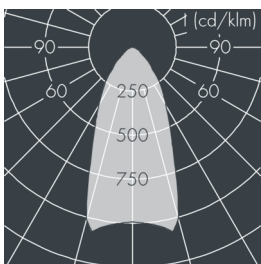

Metaspot 2 Darkring Optic

8 232 256 359

3 × 13 W, 2782 lm, 3000 K warm white, Zhaga 18, wide beam 48°

Customized solutions and modifications are possible: Special RAL, DB or NCS colours as polyester powder coat, luminaires in 2700 K and other colour temperatures and versions for high ambient temperature.

Specification text

housing made of corrosion-resistant die-cast aluminum AlSi12, polyester powder coated by high-quality and UV-stabilized coating process, Colour: silver grey, all exterior parts are stainless steel, tempered safety glass, anti-reflective coating from 1 side, dark screenprint, silicon gasket, tool-free twist closure, for installation on poles Ø 60 - 100 mm, tiltable base made of powder coated aluminum, 2 drilled holes Ø 9 mm, spacing 95 mm, 1 centre hole Ø 40 mm, tilt range: 90°, 360° adjustable, cable gland: M20, connecting terminal: 3 pole, light source completely shielded, high gloss aluminium reflector, integral driver (Zhaga 18), CRI > 80, 3, service life L80/B10 > 50.000 h, Beam angle (FWHM): 48°, luminous flux: 2782 lm, wattage: 39 W, delivered lumens 72 lm/W, protection type IP65, protection class I, impact resistance IK08, windage area 0,045 m², dimensions: Ø 176 mm, width 244 mm, weight 3.8 kg

Specification

Wattage	39 W	Beam angle (FWHM)	48°
Delivered lumens	72 lm/W	Housing colour	silver grey
Light source	LED 3000 K	Power supply cable	Ø 6 – 11 mm
Color Rendering Index	CRI > 80	Protection type	IP65
Colour tolerance	3	Protection class	I
Lifetime ta 25° C	L80/B10 > 50.000 h	Impact resistance	IK08
Control gear	Zhaga 18	Windage area	0,045m ²
Input voltage AC	220 – 240 V	Dimensions	Ø 176 mm, width 244 mm
Input voltage DC	220 – 240 V	Weight	3,80 kg
Voltage protection	6 kV L/N 10 kV L/PE	Max. ambient temperature ta	50°
Luminaires per B16A / C16A	20 / 33		