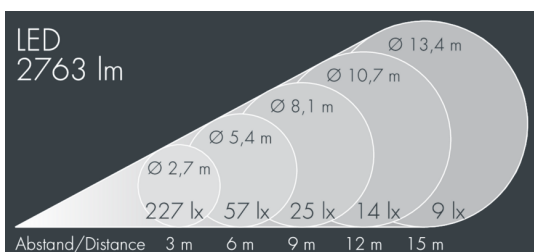

Metaspot 2 Darkring Optic

8 232 256 359

3 × 13 W, 2782 lm, 3000 K warm white, Zhaga 18, wide beam 48°

Customized solutions and modifications are possible: Special RAL, DB or NCS colours as polyester powder coat, luminaires in 2700 K and other colour temperatures and versions for high ambient temperature.

Specification text

housing made of corrosion-resistant die-cast aluminum AlSi12, polyester powder coated by high-quality and UV-stabilized coating process, Colour: silver grey, all exterior parts are stainless steel, tempered safety glass, anti-reflective coating from 1 side, dark screenprint, silicon gasket, tool-free twist closure, for installation on poles Ø 60 - 100 mm, tiltable base made of powder coated aluminum, 2 drilled holes Ø 9 mm, spacing 95 mm, 1 centre hole Ø 40 mm, tilt range: 90°, 360° adjustable, cable gland: M20, connecting terminal: 3 pole, light source completely shielded, high gloss aluminium reflector, integral driver (Zhaga 18), CRI > 80, 3, service life L80/B10 > 50.000 h, Beam angle (FWHM): 48°, luminous flux: 2782 lm, wattage: 39 W, delivered lumens 72 lm/W, protection type IP65, protection class I, impact resistance IK08, windage area 0,045 m², dimensions: Ø 176 mm, width 244 mm, weight 3.8 kg

Specification

Wattage	39 W	Beam angle (FWHM)	48°
Delivered lumens	72 lm/W	Housing colour	silver grey
Light source	LED 3000 K	Power supply cable	Ø 6 – 11 mm
Color Rendering Index	CRI > 80	Protection type	IP65
Colour tolerance	3	Protection class	I
Lifetime ta 25° C	L80/B10 > 50.000 h	Impact resistance	IK08
Control gear	Zhaga 18	Windage area	0,045m ²
Input voltage AC	220 – 240 V	Dimensions	Ø 176 mm, width 244 mm
Input voltage DC	220 – 240 V	Weight	3,80 kg
Voltage protection	6 kV L/N 10 kV L/PE	Max. ambient temperature ta	50°
Luminaires per B16A / C16A	20 / 33		