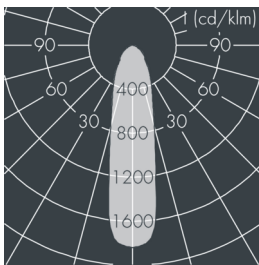

Metaspot 2 Darkring Optic

8 232 257 049

3 × 13 W, 2666 lm, 2700 K warm white,
medium wide beam 27°

Customized solutions and modifications are possible: Special RAL, DB or NCS colours as polyester powder coat, luminaires in 2700 K and other colour temperatures and versions for high ambient temperature.

Specification text

housing made of corrosion-resistant die-cast aluminum AlSi12, polyester powder coated by high-quality and UV-stabilized coating process, Colour: silver grey, all exterior parts are stainless steel, tempered safety glass, anti-reflective coating from 1 side, dark screenprint, silicon gasket, tool-free twist closure, for installation on poles Ø 60 - 100 mm, tiltable base made of powder coated aluminum, 2 drilled holes Ø 9 mm, spacing 95 mm, 1 centre hole Ø 40 mm, tilt range: 90°, 360° adjustable, cable gland: M20, connecting terminal: 3 pole, light source completely shielded, high gloss aluminium reflector, integral driver (AC/DC), CRI > 80, 3, service life L80/B10 > 50.000 h, Beam angle (FWHM): 27°, luminous flux: 2666 lm, wattage: 39 W, delivered lumens 68 lm/W, protection type IP65, protection class I, impact resistance IK08, windage area 0,045 m², dimensions: Ø 176 mm, width 244 mm, weight 3,8 kg

Specification

Wattage	39 W	Beam angle (FWHM)	27°
Delivered lumens	68 lm/W	Housing colour	silver grey
Light source	LED 2700 K	Power supply cable	Ø 6 – 11 mm
Color Rendering Index	CRI > 80	Protection type	IP65
Colour tolerance	3	Protection class	I
Lifetime ta 25° C	L80/B10 > 50.000 h	Impact resistance	IK08
Control gear	on / off	Windage area	0,045m²
Input voltage AC	220 – 240 V	Dimensions	Ø 176 mm, width 244 mm
Input voltage DC	220 – 240 V	Weight	3,80 kg
Voltage protection	6 kV L/N 10 kV L/PE	Max. ambient temperature ta	50°
Luminaires per B16A / C16A	20 / 33		