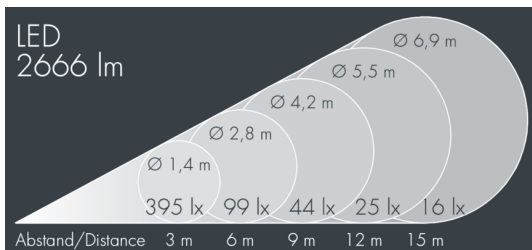

Metaspot 2 Darkring Optic

8 232 257 049

3 × 13 W, 2666 lm, 2700 K warm white,
medium wide beam 27°

Customized solutions and modifications are possible: Special RAL, DB or NCS colours as polyester powder coat, luminaires in 2700 K and other colour temperatures and versions for high ambient temperature.

Specification text

housing made of corrosion-resistant die-cast aluminum AlSi12, polyester powder coated by high-quality and UV-stabilized coating process, Colour: silver grey, all exterior parts are stainless steel, tempered safety glass, anti-reflective coating from 1 side, dark screenprint, silicon gasket, tool-free twist closure, for installation on poles Ø 60 - 100 mm, tiltable base made of powder coated aluminum, 2 drilled holes Ø 9 mm, spacing 95 mm, 1 centre hole Ø 40 mm, tilt range: 90°, 360° adjustable, cable gland: M20, connecting terminal: 3 pole, light source completely shielded, high gloss aluminium reflector, integral driver (AC/DC), CRI > 80, 3, service life L80/B10 > 50.000 h, Beam angle (FWHM): 27°, luminous flux: 2666 lm, wattage: 39 W, delivered lumens 68 lm/W, protection type IP65, protection class I, impact resistance IK08, windage area 0,045 m², dimensions: Ø 176 mm, width 244 mm, weight 3,8 kg

Specification

Wattage	39 W	Beam angle (FWHM)	27°
Delivered lumens	68 lm/W	Housing colour	silver grey
Light source	LED 2700 K	Power supply cable	Ø 6 – 11 mm
Color Rendering Index	CRI > 80	Protection type	IP65
Colour tolerance	3	Protection class	I
Lifetime ta 25° C	L80/B10 > 50.000 h	Impact resistance	IK08
Control gear	on / off	Windage area	0,045m²
Input voltage AC	220 – 240 V	Dimensions	Ø 176 mm, width 244 mm
Input voltage DC	220 – 240 V	Weight	3,80 kg
Voltage protection	6 kV L/N 10 kV L/PE	Max. ambient temperature ta	50°
Luminaires per B16A / C16A	20 / 33		