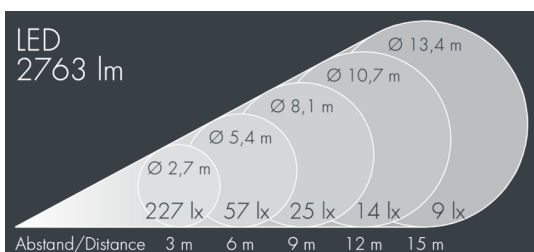

Metaspot 2 Darkring Optic

8 232 266 059

3 × 13 W, 2782 lm, 3000 K warm white, wide beam 48°

Customized solutions and modifications are possible: Special RAL, DB or NCS colours as polyester powder coat, luminaires in 2700 K and other colour temperatures and versions for high ambient temperature.

Specification text

housing made of corrosion-resistant die-cast aluminum AlSi12, polyester powder coated by high-quality and UV-stabilized coating process, Colour: white RAL 9002, all exterior parts are stainless steel, tempered safety glass, anti-reflective coating from 1 side, dark screenprint, silicon gasket, tool-free twist closure, for installation on poles Ø 60 - 100 mm, tiltable base made of powder coated aluminum, 2 drilled holes Ø 9 mm, spacing 95 mm, 1 centre hole Ø 40 mm, tilt range: 90°, 360° adjustable, cable gland: M20, connecting terminal: 3 pole, light source completely shielded, high gloss aluminium reflector, integral driver (AC/DC), CRI > 80, 3, service life L80/B10 > 50.000 h, Beam angle (FWHM): 48°, luminous flux: 2782 lm, wattage: 39 W, delivered lumens 72 lm/W, protection type IP65, protection class I, impact resistance IK08, windage area 0,045 m², dimensions: Ø 176 mm, width 244 mm, weight 3.8 kg

Specification

Wattage	39 W	Beam angle (FWHM)	48°
Delivered lumens	72 lm/W	Housing colour	white RAL 9002
Light source	LED 3000 K	Power supply cable	Ø 6 – 11 mm
Color Rendering Index	CRI > 80	Protection type	IP65
Colour tolerance	3	Protection class	I
Lifetime ta 25° C	L80/B10 > 50.000 h	Impact resistance	IK08
Control gear	on / off	Windage area	0,045m ²
Input voltage AC	220 – 240 V	Dimensions	Ø 176 mm, width 244 mm
Input voltage DC	220 – 240 V	Weight	3,80 kg
Voltage protection	6 kV L/N 10 kV L/PE	Max. ambient temperature ta	50°
Luminaires per B16A / C16A	20 / 33		