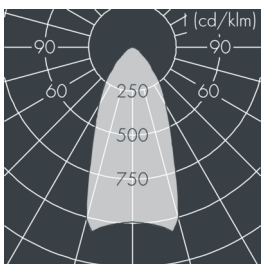

Metaspot 2 Darkring Optic

8 232 266 059

3 × 13 W, 2782 lm, 3000 K warm white, wide beam 48°

Customized solutions and modifications are possible: Special RAL, DB or NCS colours as polyester powder coat, luminaires in 2700 K and other colour temperatures and versions for high ambient temperature.

Specification text

housing made of corrosion-resistant die-cast aluminum AlSi12, polyester powder coated by high-quality and UV-stabilized coating process, Colour: white RAL 9002, all exterior parts are stainless steel, tempered safety glass, anti-reflective coating from 1 side, dark screenprint, silicon gasket, tool-free twist closure, for installation on poles Ø 60 - 100 mm, tiltable base made of powder coated aluminum, 2 drilled holes Ø 9 mm, spacing 95 mm, 1 centre hole Ø 40 mm, tilt range: 90°, 360° adjustable, cable gland: M20, connecting terminal: 3 pole, light source completely shielded, high gloss aluminium reflector, integral driver (AC/DC), CRI > 80, 3, service life L80/B10 > 50.000 h, Beam angle (FWHM): 48°, luminous flux: 2782 lm, wattage: 39 W, delivered lumens 72 lm/W, protection type IP65, protection class I, impact resistance IK08, windage area 0,045 m², dimensions: Ø 176 mm, width 244 mm, weight 3.8 kg

Specification

Wattage	39 W	Beam angle (FWHM)	48°
Delivered lumens	72 lm/W	Housing colour	white RAL 9002
Light source	LED 3000 K	Power supply cable	Ø 6 – 11 mm
Color Rendering Index	CRI > 80	Protection type	IP65
Colour tolerance	3	Protection class	I
Lifetime ta 25° C	L80/B10 > 50.000 h	Impact resistance	IK08
Control gear	on / off	Windage area	0,045m ²
Input voltage AC	220 – 240 V	Dimensions	Ø 176 mm, width 244 mm
Input voltage DC	220 – 240 V	Weight	3,80 kg
Voltage protection	6 kV L/N 10 kV L/PE	Max. ambient temperature ta	50°
Luminaires per B16A / C16A	20 / 33		