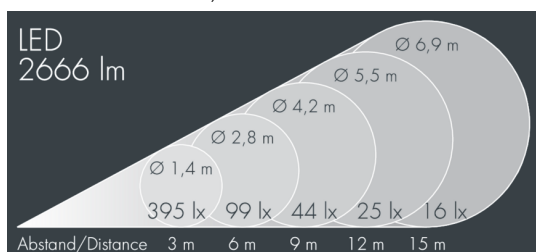

Metaspot 2 Darkring Optic

8 232 267 149

3 × 13 W, 2666 lm, 2700 K warm white, DALI, medium wide beam 27°

Customized solutions and modifications are possible: Special RAL, DB or NCS colours as polyester powder coat, luminaires in 2700 K and other colour temperatures and versions for high ambient temperature.

Specification text

housing made of corrosion-resistant die-cast aluminum AlSi12, polyester powder coated by high-quality and UV-stabilized coating process, Colour: white RAL 9002, all exterior parts are stainless steel, tempered safety glass, anti-reflective coating from 1 side, dark screenprint, silicon gasket, tool-free twist closure, for installation on poles Ø 60 - 100 mm, tiltable base made of powder coated aluminum, 2 drilled holes Ø 9 mm, spacing 95 mm, 1 centre hole Ø 40 mm, tilt range: 90°, 360° adjustable, cable gland: M20, connecting terminal: 5 pole, light source completely shielded, high gloss aluminium reflector, integral, dimmable driver (DALI), CRI > 80, 3, service life L80/B10 > 50.000 h, Beam angle (FWHM): 27°, luminous flux: 2666 lm, wattage: 39 W, delivered lumens 68 lm/W, protection type IP65, protection class I, impact resistance IK08, windage area 0,045 m², dimensions: Ø 176 mm, width 244 mm, weight 3.8 kg

Specification

Wattage	39 W	Beam angle (FWHM)	27°
Delivered lumens	68 lm/W	Housing colour	white RAL 9002
Light source	LED 2700 K	Power supply cable	Ø 6 – 11 mm
Color Rendering Index	CRI > 80	Protection type	IP65
Colour tolerance	3	Protection class	I
Lifetime ta 25° C	L80/B10 > 50.000 h	Impact resistance	IK08
Control gear	DALI	Windage area	0,045m ²
Input voltage AC	220 – 240 V	Dimensions	Ø 176 mm, width 244 mm
Input voltage DC	220 – 240 V	Weight	3,80 kg
Voltage protection	6 kV L/N 10 kV L/PE	Max. ambient temperature ta	50°
Luminaires per B16A / C16A	20 / 33		