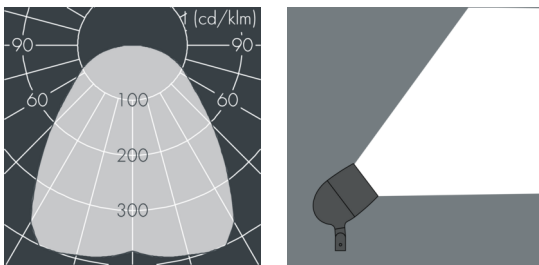

Metaspot 2 Darkring Optic

8 232 267 269

3 × 13 W, 2844 lm, 2700 K warm white, DALI D4i, extra wide beam 91°

Customized solutions and modifications are possible: Special RAL, DB or NCS colours as polyester powder coat, luminaires in 2700 K and other colour temperatures and versions for high ambient temperature.

Specification text

housing made of corrosion-resistant die-cast aluminum AlSi12, polyester powder coated by high-quality and UV-stabilized coating process, Colour: white RAL 9002, all exterior parts are stainless steel, tempered safety glass, anti-reflective coating from 1 side, dark screenprint, silicon gasket, tool-free twist closure, for installation on poles Ø 60 - 100 mm, tiltable base made of powder coated aluminum, 2 drilled holes Ø 9 mm, spacing 95 mm, 1 centre hole Ø 40 mm, tilt range: 90°, 360° adjustable, cable gland: M20, connecting terminal: 5 pole, light source completely shielded, high gloss aluminium reflector, integral driver (DALI D4i), 80, 3, service life L80/B10 > 50.000 h, Beam angle (FWHM): 91°, luminous flux: 2844 lm, wattage: 39 W, delivered lumens 73 lm/W, protection type IP65, protection class I, impact resistance IK08, windage area 0,045 m², dimensions: Ø 176 mm, width 244 mm, weight 3.8 kg

Specification

Wattage	39 W	Beam angle (FWHM)	91°
Delivered lumens	73 lm/W	Housing colour	white RAL 9002
Light source	LED 2700 K	Power supply cable	Ø 6 – 11 mm
Color Rendering Index	80	Protection type	IP65
Colour tolerance	3	Protection class	I
Lifetime ta 25° C	L80/B10 > 50.000 h	Impact resistance	IK08
Control gear	DALI D4i	Windage area	0,045m ²
Input voltage AC	220 – 240 V	Dimensions	Ø 176 mm, width 244 mm
Input voltage DC	220 – 240 V	Weight	3,80 kg
Voltage protection	6 kV L/N 10 kV L/PE	Max. ambient temperature ta	50°
Luminaires per B16A / C16A	20 / 33		