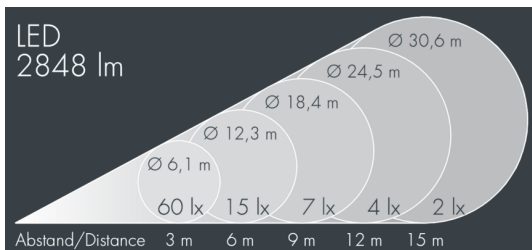

Metaspot 2 Darkring Optic

8 232 267 269

3 × 13 W, 2844 lm, 2700 K warm white, DALI D4i, extra wide beam 91°

Customized solutions and modifications are possible: Special RAL, DB or NCS colours as polyester powder coat, luminaires in 2700 K and other colour temperatures and versions for high ambient temperature.

Specification text

housing made of corrosion-resistant die-cast aluminum AlSi12, polyester powder coated by high-quality and UV-stabilized coating process, Colour: white RAL 9002, all exterior parts are stainless steel, tempered safety glass, anti-reflective coating from 1 side, dark screenprint, silicon gasket, tool-free twist closure, for installation on poles Ø 60 - 100 mm, tiltable base made of powder coated aluminum, 2 drilled holes Ø 9 mm, spacing 95 mm, 1 centre hole Ø 40 mm, tilt range: 90°, 360° adjustable, cable gland: M20, connecting terminal: 5 pole, light source completely shielded, high gloss aluminium reflector, integral driver (DALI D4i), 80, 3, service life L80/B10 > 50.000 h, Beam angle (FWHM): 91°, luminous flux: 2844 lm, wattage: 39 W, delivered lumens 73 lm/W, protection type IP65, protection class I, impact resistance IK08, windage area 0,045 m², dimensions: Ø 176 mm, width 244 mm, weight 3.8 kg

Specification

Wattage	39 W	Beam angle (FWHM)	91°
Delivered lumens	73 lm/W	Housing colour	white RAL 9002
Light source	LED 2700 K	Power supply cable	Ø 6 – 11 mm
Color Rendering Index	80	Protection type	IP65
Colour tolerance	3	Protection class	I
Lifetime ta 25° C	L80/B10 > 50.000 h	Impact resistance	IK08
Control gear	DALI D4i	Windage area	0,045m ²
Input voltage AC	220 – 240 V	Dimensions	Ø 176 mm, width 244 mm
Input voltage DC	220 – 240 V	Weight	3,80 kg
Voltage protection	6 kV L/N 10 kV L/PE	Max. ambient temperature ta	50°
Luminaires per B16A / C16A	20 / 33		