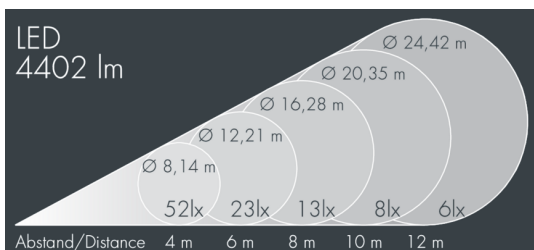

## Metaspot 3 Darkring Optic

8 233 057 069

3 × 19 W, 4396 lm, 2700 K warm white, extra wide beam 91°

Customized solutions and modifications are possible: Special RAL, DB or NCS colours as polyester powder coat, luminaires in 2700 K and other colour temperatures and versions for high ambient temperature.

## Specification text

housing made of corrosion-resistant die-cast aluminum AlSi12, polyester powder coated by high-quality and UV-stabilized coating process, Colour: silver grey, all exterior parts are stainless steel, tempered safety glass, anti-reflective coating from 1 side, dark screenprint, silicon gasket, tool-free twist closure, mounting bracket: 2 drilled holes  $\varnothing$  9 mm, spacing 40 mm, 1 centre hole  $\varnothing$  14 mm, tilt range: 180°, cable gland: M20, connecting terminal: 3 pole, light source completely shielded, high gloss aluminium reflector, integral driver (AC/DC), CRI > 80, 3, service life L80/B10 > 50.000 h, Beam angle (FWHM): 91°, luminous flux: 4396 lm, wattage: 58 W, delivered lumens 76 lm/W, protection type IP65, protection class I, impact resistance IK08, windage area 0,055 m<sup>2</sup>, dimensions:  $\varnothing$  200 mm, width 272 mm, weight 4.4 kg

## Specification

Wattage	58 W	Beam angle (FWHM)	91°
Delivered lumens	76 lm/W	Housing colour	silver grey
Light source	LED 2700 K	Power supply cable	$\varnothing$ 6 – 11 mm
Color Rendering Index	CRI > 80	Protection type	IP65
Colour tolerance	3	Protection class	I
Lifetime ta 25° C	L80/B10 > 50.000 h	Impact resistance	IK08
Control gear	on / off	Windage area	0,055m <sup>2</sup>
Input voltage AC	220 – 240 V	Dimensions	$\varnothing$ 200 mm, width 272 mm
Input voltage DC	220 – 240 V	Weight	4,40 kg
Voltage protection	6 kV L/N   8 kV L/PE	Max. ambient temperature ta	45°
Luminaires per B16A / C16A	8 / 16		