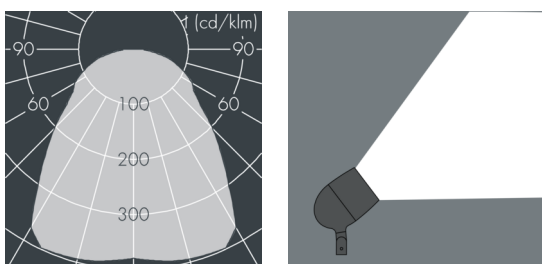

## Metaspot 3 Darkring Optic

8 233 057 069

3 × 19 W, 4396 lm, 2700 K warm white, extra wide beam 91°

Customized solutions and modifications are possible: Special RAL, DB or NCS colours as polyester powder coat, luminaires in 2700 K and other colour temperatures and versions for high ambient temperature.

## Specification text

housing made of corrosion-resistant die-cast aluminum AlSi12, polyester powder coated by high-quality and UV-stabilized coating process, Colour: silver grey, all exterior parts are stainless steel, tempered safety glass, anti-reflective coating from 1 side, dark screenprint, silicon gasket, tool-free twist closure, mounting bracket: 2 drilled holes  $\varnothing$  9 mm, spacing 40 mm, 1 centre hole  $\varnothing$  14 mm, tilt range: 180°, cable gland: M20, connecting terminal: 3 pole, light source completely shielded, high gloss aluminium reflector, integral driver (AC/DC), CRI > 80, 3, service life L80/B10 > 50.000 h, Beam angle (FWHM): 91°, luminous flux: 4396 lm, wattage: 58 W, delivered lumens 76 lm/W, protection type IP65, protection class I, impact resistance IK08, windage area 0,055 m<sup>2</sup>, dimensions:  $\varnothing$  200 mm, width 272 mm, weight 4.4 kg

## Specification

Wattage	58 W	Beam angle (FWHM)	91°
Delivered lumens	76 lm/W	Housing colour	silver grey
Light source	LED 2700 K	Power supply cable	$\varnothing$ 6 – 11 mm
Color Rendering Index	CRI > 80	Protection type	IP65
Colour tolerance	3	Protection class	I
Lifetime ta 25° C	L80/B10 > 50.000 h	Impact resistance	IK08
Control gear	on / off	Windage area	0,055m <sup>2</sup>
Input voltage AC	220 – 240 V	Dimensions	$\varnothing$ 200 mm, width 272 mm
Input voltage DC	220 – 240 V	Weight	4,40 kg
Voltage protection	6 kV L/N   8 kV L/PE	Max. ambient temperature ta	45°
Luminaires per B16A / C16A	8 / 16		