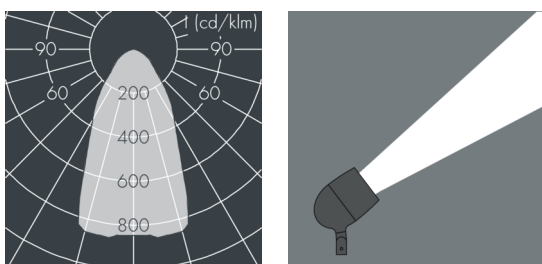

Metaspot 3 Darkring Optic

8 233 246 259

3 × 19 W, 4288 lm, 3000 K warm white, DALI D4i, wide beam 54°

Customized solutions and modifications are possible: Special RAL, DB or NCS colours as polyester powder coat, luminaires in 2700 K and other colour temperatures and versions for high ambient temperature.

Specification text

housing made of corrosion-resistant die-cast aluminum AlSi12, polyester powder coated by high-quality and UV-stabilized coating process, Colour: black RAL 7021, all exterior parts are stainless steel, tempered safety glass, anti-reflective coating from 1 side, dark screenprint, silicon gasket, tool-free twist closure, for installation on poles Ø 60 - 100 mm, tiltable base made of powder coated aluminum, 2 drilled holes Ø 9 mm, spacing 95 mm, 1 centre hole Ø 40 mm, tilt range: 90°, 360° adjustable, cable gland: M20, connecting terminal: 5 pole, light source completely shielded, high gloss aluminium reflector, integral driver (DALI D4i), CRI > 80, 3, service life L80/B10 > 50.000 h, Beam angle (FWHM): 54°, luminous flux: 4288 lm, wattage: 58 W, delivered lumens 74 lm/W, protection type IP65, protection class I, impact resistance IK08, windage area 0,055 m², dimensions: Ø 200 mm, width 272 mm, weight 4.4 kg

Specification

Wattage	58 W	Beam angle (FWHM)	54°
Delivered lumens	74 lm/W	Housing colour	black RAL 7021
Light source	LED 3000 K	Power supply cable	Ø 6 – 11 mm
Color Rendering Index	CRI > 80	Protection type	IP65
Colour tolerance	3	Protection class	I
Lifetime ta 25° C	L80/B10 > 50.000 h	Impact resistance	IK08
Control gear	DALI D4i	Windage area	0,055m ²
Input voltage AC	220 – 240 V	Dimensions	Ø 200 mm, width 272 mm
Input voltage DC	220 – 240 V	Weight	4,40 kg
Voltage protection	6 kV L/N 8 kV L/PE	Max. ambient temperature ta	45°
Luminaires per B16A / C16A	8 / 16		