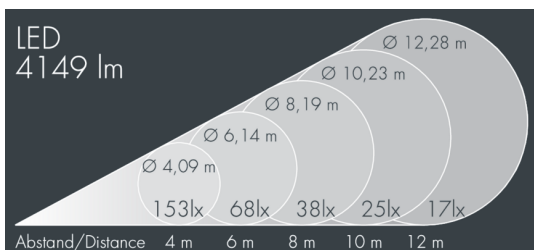

Metaspot 3 Darkring Optic

8 233 246 259

3 × 19 W, 4288 lm, 3000 K warm white, DALI D4i, wide beam 54°

Customized solutions and modifications are possible: Special RAL, DB or NCS colours as polyester powder coat, luminaires in 2700 K and other colour temperatures and versions for high ambient temperature.

Specification text

housing made of corrosion-resistant die-cast aluminum AlSi12, polyester powder coated by high-quality and UV-stabilized coating process, Colour: black RAL 7021, all exterior parts are stainless steel, tempered safety glass, anti-reflective coating from 1 side, dark screenprint, silicon gasket, tool-free twist closure, for installation on poles Ø 60 - 100 mm, tiltable base made of powder coated aluminum, 2 drilled holes Ø 9 mm, spacing 95 mm, 1 centre hole Ø 40 mm, tilt range: 90°, 360° adjustable, cable gland: M20, connecting terminal: 5 pole, light source completely shielded, high gloss aluminium reflector, integral driver (DALI D4i), CRI > 80, 3, service life L80/B10 > 50.000 h, Beam angle (FWHM): 54°, luminous flux: 4288 lm, wattage: 58 W, delivered lumens 74 lm/W, protection type IP65, protection class I, impact resistance IK08, windage area 0,055 m², dimensions: Ø 200 mm, width 272 mm, weight 4.4 kg

Specification

Wattage	58 W	Beam angle (FWHM)	54°
Delivered lumens	74 lm/W	Housing colour	black RAL 7021
Light source	LED 3000 K	Power supply cable	Ø 6 – 11 mm
Color Rendering Index	CRI > 80	Protection type	IP65
Colour tolerance	3	Protection class	I
Lifetime ta 25° C	L80/B10 > 50.000 h	Impact resistance	IK08
Control gear	DALI D4i	Windage area	0,055m ²
Input voltage AC	220 – 240 V	Dimensions	Ø 200 mm, width 272 mm
Input voltage DC	220 – 240 V	Weight	4,40 kg
Voltage protection	6 kV L/N 8 kV L/PE	Max. ambient temperature ta	45°
Luminaires per B16A / C16A	8 / 16		