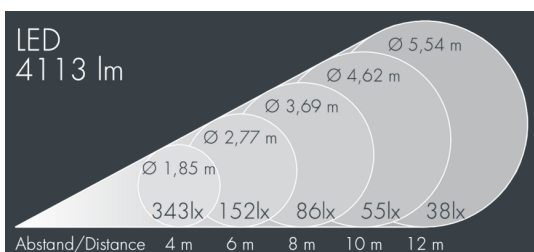

Metaspot 3 Darkring Optic

8 233 246 349

3 × 19 W, 4113 lm, 3000 K warm white, Zhaga 18, medium wide beam 26°

Customized solutions and modifications are possible: Special RAL, DB or NCS colours as polyester powder coat, luminaires in 2700 K and other colour temperatures and versions for high ambient temperature.

Specification text

housing made of corrosion-resistant die-cast aluminum AlSi12, polyester powder coated by high-quality and UV-stabilized coating process, Colour: black RAL 7021, all exterior parts are stainless steel, tempered safety glass, anti-reflective coating from 1 side, dark screenprint, silicon gasket, tool-free twist closure, for installation on poles Ø 60 - 100 mm, tiltable base made of powder coated aluminum, 2 drilled holes Ø 9 mm, spacing 95 mm, 1 centre hole Ø 40 mm, tilt range: 90°, 360° adjustable, cable gland: M20, connecting terminal: 3 pole, light source completely shielded, high gloss aluminium reflector, integral driver (Zhaga 18), CRI > 80, 3, service life L80/B10 > 50.000 h, Beam angle (FWHM): 26°, luminous flux: 4113 lm, wattage: 58 W, delivered lumens 71 lm/W, protection type IP65, protection class I, impact resistance IK08, windage area 0,055 m², dimensions: Ø 176 mm, width 244 mm, weight 4.4 kg

Specification

Wattage	58 W	Beam angle (FWHM)	26°
Delivered lumens	71 lm/W	Housing colour	black RAL 7021
Light source	LED 3000 K	Power supply cable	Ø 6 – 11 mm
Color Rendering Index	CRI > 80	Protection type	IP65
Colour tolerance	3	Protection class	I
Lifetime ta 25° C	L80/B10 > 50.000 h	Impact resistance	IK08
Control gear	Zhaga 18	Windage area	0,055m ²
Input voltage AC	220 – 240 V	Dimensions	Ø 176 mm, width 244 mm
Input voltage DC	220 – 240 V	Weight	4,40 kg
Voltage protection	6 kV L/N 8 kV L/PE	Max. ambient temperature ta	45°
Luminaires per B16A / C16A	8 / 16		