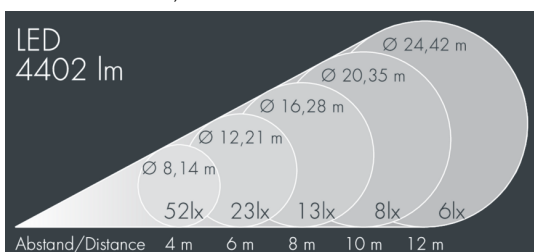

Metaspot 3 Darkring Optic

8 233 247 069

3 × 19 W, 4396 lm, 2700 K warm white,
extra wide beam 91°

Customized solutions and modifications are possible: Special RAL, DB or NCS colours as polyester powder coat, luminaires in 2700 K and other colour temperatures and versions for high ambient temperature.

Specification text

housing made of corrosion-resistant die-cast aluminum AlSi12, polyester powder coated by high-quality and UV-stabilized coating process, Colour: black RAL 7021, all exterior parts are stainless steel, tempered safety glass, anti-reflective coating from 1 side, dark screenprint, silicon gasket, tool-free twist closure, for installation on poles \varnothing 60 - 100 mm, tiltable base made of powder coated aluminum, 2 drilled holes \varnothing 9 mm, spacing 95 mm, 1 centre hole \varnothing 40 mm, tilt range: 90°, 360° adjustable, cable gland: M20, connecting terminal: 3 pole, light source completely shielded, high gloss aluminium reflector, integral driver (AC/DC), CRI > 80, 3, service life L80/B10 > 50.000 h, Beam angle (FWHM): 91°, luminous flux: 4396 lm, wattage: 58 W, delivered lumens 76 lm/W, protection type IP65, protection class I, impact resistance IK08, windage area 0,055 m², dimensions: \varnothing 200 mm, width 272 mm, weight 4.4 kg

Specification

Wattage	58 W	Beam angle (FWHM)	91°
Delivered lumens	76 lm/W	Housing colour	black RAL 7021
Light source	LED 2700 K	Power supply cable	\varnothing 6 – 11 mm
Color Rendering Index	CRI > 80	Protection type	IP65
Colour tolerance	3	Protection class	I
Lifetime ta 25° C	L80/B10 > 50.000 h	Impact resistance	IK08
Control gear	on / off	Windage area	0,055m ²
Input voltage AC	220 – 240 V	Dimensions	\varnothing 200 mm, width 272 mm
Input voltage DC	220 – 240 V	Weight	4,40 kg
Voltage protection	6 kV L/N 8 kV L/PE	Max. ambient temperature ta	45°
Luminaires per B16A / C16A	8 / 16		