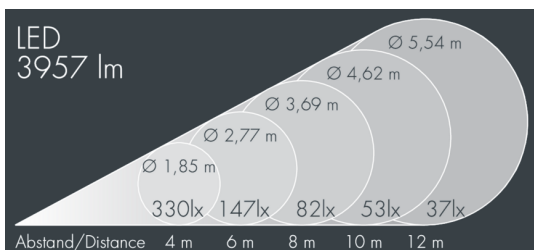

Metaspot 3 Darkring Optic

8 233 247 349

3 × 19 W, 3957 lm, 2700 K warm white, Zhaga 18, medium wide beam 26°

Customized solutions and modifications are possible: Special RAL, DB or NCS colours as polyester powder coat, luminaires in 2700 K and other colour temperatures and versions for high ambient temperature.

Specification text

housing made of corrosion-resistant die-cast aluminum AlSi12, polyester powder coated by high-quality and UV-stabilized coating process, Colour: black RAL 7021, all exterior parts are stainless steel, tempered safety glass, anti-reflective coating from 1 side, dark screenprint, silicon gasket, tool-free twist closure, for installation on poles \varnothing 60 - 100 mm, tiltable base made of powder coated aluminum, 2 drilled holes \varnothing 9 mm, spacing 95 mm, 1 centre hole \varnothing 40 mm, tilt range: 90°, 360° adjustable, cable gland: M20, connecting terminal: 3 pole, light source completely shielded, high gloss aluminium reflector, integral driver (Zhaga 18), CRI > 80, 3, service life L80/B10 > 50.000 h, Beam angle (FWHM): 26°, luminous flux: 3957 lm, wattage: 58 W, delivered lumens 68 lm/W, protection type IP65, protection class I, impact resistance IK08, windage area 0,055 m², dimensions: \varnothing 176 mm, width 244 mm, weight 4.4 kg

Specification

Wattage	58 W	Beam angle (FWHM)	26°
Delivered lumens	68 lm/W	Housing colour	black RAL 7021
Light source	LED 2700 K	Power supply cable	\varnothing 6 – 11 mm
Color Rendering Index	CRI > 80	Protection type	IP65
Colour tolerance	3	Protection class	I
Lifetime ta 25° C	L80/B10 > 50.000 h	Impact resistance	IK08
Control gear	Zhaga 18	Windage area	0,055m ²
Input voltage AC	220 – 240 V	Dimensions	\varnothing 176 mm, width 244 mm
Input voltage DC	220 – 240 V	Weight	4,40 kg
Voltage protection	6 kV L/N 8 kV L/PE	Max. ambient temperature ta	45°
Luminaires per B16A / C16A	8 / 16		