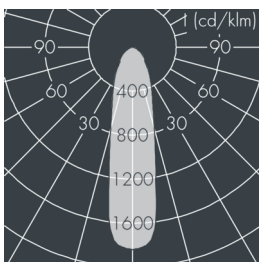

Metaspot 3 Darkring Optic

8 233 256 049

3 × 19 W, 4113 lm, 3000 K warm white, medium wide beam 26°

Customized solutions and modifications are possible: Special RAL, DB or NCS colours as polyester powder coat, luminaires in 2700 K and other colour temperatures and versions for high ambient temperature.

Specification text

housing made of corrosion-resistant die-cast aluminum AlSi12, polyester powder coated by high-quality and UV-stabilized coating process, Colour: silver grey, all exterior parts are stainless steel, tempered safety glass, anti-reflective coating from 1 side, dark screenprint, silicon gasket, tool-free twist closure, for installation on poles Ø 60 - 100 mm, tiltable base made of powder coated aluminum, 2 drilled holes Ø 9 mm, spacing 95 mm, 1 centre hole Ø 40 mm, tilt range: 90°, 360° adjustable, cable gland: M20, connecting terminal: 3 pole, light source completely shielded, high gloss aluminium reflector, integral driver (AC/DC), CRI > 80, 3, service life L80/B10 > 50.000 h, Beam angle (FWHM): 26°, luminous flux: 4113 lm, wattage: 58 W, delivered lumens 71 lm/W, protection type IP65, protection class I, impact resistance IK08, windage area 0,055 m², dimensions: Ø 176 mm, width 244 mm, weight 4.4 kg

Specification

Wattage	58 W	Beam angle (FWHM)	26°
Delivered lumens	71 lm/W	Housing colour	silver grey
Light source	LED 3000 K	Power supply cable	Ø 6 – 11 mm
Color Rendering Index	CRI > 80	Protection type	IP65
Colour tolerance	3	Protection class	I
Lifetime ta 25° C	L80/B10 > 50.000 h	Impact resistance	IK08
Control gear	on / off	Windage area	0,055m ²
Input voltage AC	220 – 240 V	Dimensions	Ø 176 mm, width 244 mm
Input voltage DC	220 – 240 V	Weight	4,40 kg
Voltage protection	6 kV L/N 8 kV L/PE	Max. ambient temperature ta	45°
Luminaires per B16A / C16A	8 / 16		