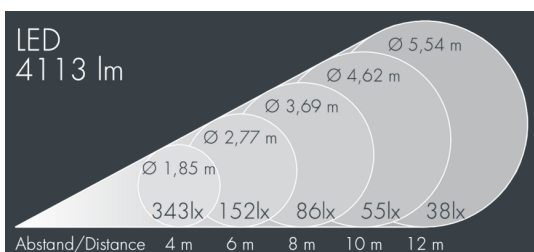

Metaspot 3 Darkring Optic

8 233 256 049

3 × 19 W, 4113 lm, 3000 K warm white, medium wide beam 26°

Customized solutions and modifications are possible: Special RAL, DB or NCS colours as polyester powder coat, luminaires in 2700 K and other colour temperatures and versions for high ambient temperature.

Specification text

housing made of corrosion-resistant die-cast aluminum AlSi12, polyester powder coated by high-quality and UV-stabilized coating process, Colour: silver grey, all exterior parts are stainless steel, tempered safety glass, anti-reflective coating from 1 side, dark screenprint, silicon gasket, tool-free twist closure, for installation on poles Ø 60 - 100 mm, tiltable base made of powder coated aluminum, 2 drilled holes Ø 9 mm, spacing 95 mm, 1 centre hole Ø 40 mm, tilt range: 90°, 360° adjustable, cable gland: M20, connecting terminal: 3 pole, light source completely shielded, high gloss aluminium reflector, integral driver (AC/DC), CRI > 80, 3, service life L80/B10 > 50.000 h, Beam angle (FWHM): 26°, luminous flux: 4113 lm, wattage: 58 W, delivered lumens 71 lm/W, protection type IP65, protection class I, impact resistance IK08, windage area 0,055 m², dimensions: Ø 176 mm, width 244 mm, weight 4.4 kg

Specification

Wattage	58 W	Beam angle (FWHM)	26°
Delivered lumens	71 lm/W	Housing colour	silver grey
Light source	LED 3000 K	Power supply cable	Ø 6 – 11 mm
Color Rendering Index	CRI > 80	Protection type	IP65
Colour tolerance	3	Protection class	I
Lifetime ta 25° C	L80/B10 > 50.000 h	Impact resistance	IK08
Control gear	on / off	Windage area	0,055m ²
Input voltage AC	220 – 240 V	Dimensions	Ø 176 mm, width 244 mm
Input voltage DC	220 – 240 V	Weight	4,40 kg
Voltage protection	6 kV L/N 8 kV L/PE	Max. ambient temperature ta	45°
Luminaires per B16A / C16A	8 / 16		