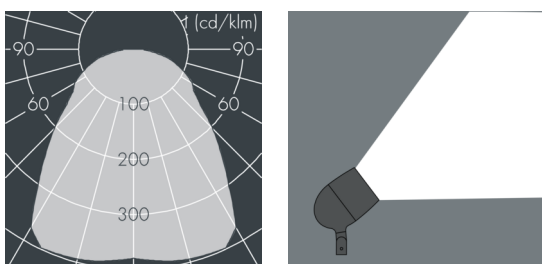

Metaspot 3 Darkring Optic

8 233 256 069

3 × 19 W, 4570 lm, 3000 K warm white,
extra wide beam 91°

Customized solutions and modifications are possible: Special RAL, DB or NCS colours as polyester powder coat, luminaires in 2700 K and other colour temperatures and versions for high ambient temperature.

Specification text

housing made of corrosion-resistant die-cast aluminum AlSi12, polyester powder coated by high-quality and UV-stabilized coating process, Colour: silver grey, all exterior parts are stainless steel, tempered safety glass, anti-reflective coating from 1 side, dark screenprint, silicon gasket, tool-free twist closure, for installation on poles \varnothing 60 - 100 mm, tiltable base made of powder coated aluminum, 2 drilled holes \varnothing 9 mm, spacing 95 mm, 1 centre hole \varnothing 40 mm, tilt range: 90°, 360° adjustable, cable gland: M20, connecting terminal: 3 pole, light source completely shielded, high gloss aluminium reflector, integral driver (AC/DC), CRI > 80, 3, service life L80/B10 > 50.000 h, Beam angle (FWHM): 91°, luminous flux: 4570 lm, wattage: 58 W, delivered lumens 79 lm/W, protection type IP65, protection class I, impact resistance IK08, windage area 0,055 m², dimensions: \varnothing 200 mm, width 272 mm, weight 4.4 kg

Specification

Wattage	58 W	Beam angle (FWHM)	91°
Delivered lumens	79 lm/W	Housing colour	silver grey
Light source	LED 3000 K	Power supply cable	\varnothing 6 – 11 mm
Color Rendering Index	CRI > 80	Protection type	IP65
Colour tolerance	3	Protection class	I
Lifetime ta 25° C	L80/B10 > 50.000 h	Impact resistance	IK08
Control gear	on / off	Windage area	0,055m ²
Input voltage AC	220 – 240 V	Dimensions	\varnothing 200 mm, width 272 mm
Input voltage DC	220 – 240 V	Weight	4,40 kg
Voltage protection	6 kV L/N 8 kV L/PE	Max. ambient temperature ta	45°
Luminaires per B16A / C16A	8 / 16		