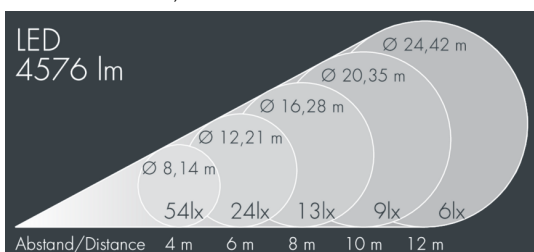

Metaspot 3 Darkring Optic

8 233 256 069

3 × 19 W, 4570 lm, 3000 K warm white,
extra wide beam 91°

Customized solutions and modifications are possible: Special RAL, DB or NCS colours as polyester powder coat, luminaires in 2700 K and other colour temperatures and versions for high ambient temperature.

Specification text

housing made of corrosion-resistant die-cast aluminum AlSi12, polyester powder coated by high-quality and UV-stabilized coating process, Colour: silver grey, all exterior parts are stainless steel, tempered safety glass, anti-reflective coating from 1 side, dark screenprint, silicon gasket, tool-free twist closure, for installation on poles \varnothing 60 - 100 mm, tiltable base made of powder coated aluminum, 2 drilled holes \varnothing 9 mm, spacing 95 mm, 1 centre hole \varnothing 40 mm, tilt range: 90°, 360° adjustable, cable gland: M20, connecting terminal: 3 pole, light source completely shielded, high gloss aluminium reflector, integral driver (AC/DC), CRI > 80, 3, service life L80/B10 > 50.000 h, Beam angle (FWHM): 91°, luminous flux: 4570 lm, wattage: 58 W, delivered lumens 79 lm/W, protection type IP65, protection class I, impact resistance IK08, windage area 0,055 m², dimensions: \varnothing 200 mm, width 272 mm, weight 4.4 kg

Specification

Wattage	58 W	Beam angle (FWHM)	91°
Delivered lumens	79 lm/W	Housing colour	silver grey
Light source	LED 3000 K	Power supply cable	\varnothing 6 – 11 mm
Color Rendering Index	CRI > 80	Protection type	IP65
Colour tolerance	3	Protection class	I
Lifetime ta 25° C	L80/B10 > 50.000 h	Impact resistance	IK08
Control gear	on / off	Windage area	0,055m ²
Input voltage AC	220 – 240 V	Dimensions	\varnothing 200 mm, width 272 mm
Input voltage DC	220 – 240 V	Weight	4,40 kg
Voltage protection	6 kV L/N 8 kV L/PE	Max. ambient temperature ta	45°
Luminaires per B16A / C16A	8 / 16		