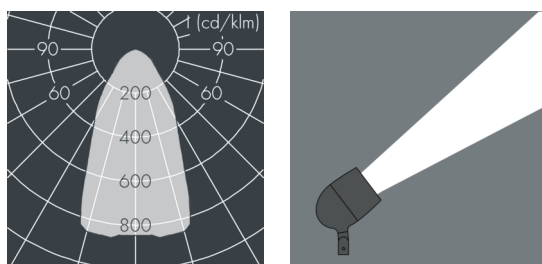

Metaspot 3 Darkring Optic

8 233 266 059

3 × 19 W, 4288 lm, 3000 K warm white, wide beam 54°

Customized solutions and modifications are possible: Special RAL, DB or NCS colours as polyester powder coat, luminaires in 2700 K and other colour temperatures and versions for high ambient temperature.

Specification text

housing made of corrosion-resistant die-cast aluminum AlSi12, polyester powder coated by high-quality and UV-stabilized coating process, Colour: white RAL 9002, all exterior parts are stainless steel, tempered safety glass, anti-reflective coating from 1 side, dark screenprint, silicon gasket, tool-free twist closure, for installation on poles \varnothing 60 - 100 mm, tiltable base made of powder coated aluminum, 2 drilled holes \varnothing 9 mm, spacing 95 mm, 1 centre hole \varnothing 40 mm, tilt range: 90°, 360° adjustable, cable gland: M20, connecting terminal: 3 pole, light source completely shielded, high gloss aluminium reflector, integral driver (AC/DC), CRI > 80, 3, service life L80/B10 > 50.000 h, Beam angle (FWHM): 54°, luminous flux: 4288 lm, wattage: 58 W, delivered lumens 74 lm/W, protection type IP65, protection class I, impact resistance IK08, windage area 0,055 m², dimensions: \varnothing 200 mm, width 272 mm, weight 4.4 kg

Specification

Wattage	58 W	Beam angle (FWHM)	54°
Delivered lumens	74 lm/W	Housing colour	white RAL 9002
Light source	LED 3000 K	Power supply cable	\varnothing 6 – 11 mm
Color Rendering Index	CRI > 80	Protection type	IP65
Colour tolerance	3	Protection class	I
Lifetime ta 25° C	L80/B10 > 50.000 h	Impact resistance	IK08
Control gear	on / off	Windage area	0,055m ²
Input voltage AC	220 – 240 V	Dimensions	\varnothing 200 mm, width 272 mm
Input voltage DC	220 – 240 V	Weight	4,40 kg
Voltage protection	6 kV L/N 8 kV L/PE	Max. ambient temperature ta	45°
Luminaires per B16A / C16A	8 / 16		