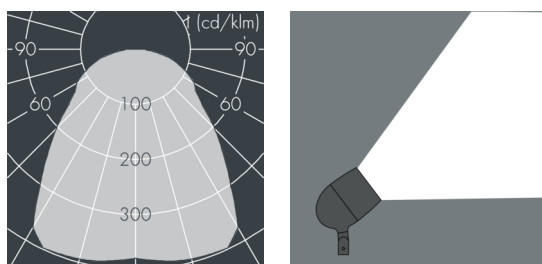

Metaspot 3 Darkring Optic

8 233 267 069

3 × 19 W, 4396 lm, 2700 K warm white,
extra wide beam 91°

Customized solutions and modifications are possible: Special RAL, DB or NCS colours as polyester powder coat, luminaires in 2700 K and other colour temperatures and versions for high ambient temperature.

Specification text

housing made of corrosion-resistant die-cast aluminum AlSi12, polyester powder coated by high-quality and UV-stabilized coating process, Colour: white RAL 9002, all exterior parts are stainless steel, tempered safety glass, anti-reflective coating from 1 side, dark screenprint, silicon gasket, tool-free twist closure, for installation on poles \varnothing 60 - 100 mm, tiltable base made of powder coated aluminum, 2 drilled holes \varnothing 9 mm, spacing 95 mm, 1 centre hole \varnothing 40 mm, tilt range: 90°, 360° adjustable, cable gland: M20, connecting terminal: 3 pole, light source completely shielded, high gloss aluminium reflector, integral driver (AC/DC), CRI > 80, 3, service life L80/B10 > 50.000 h, Beam angle (FWHM): 91°, luminous flux: 4396 lm, wattage: 58 W, delivered lumens 76 lm/W, protection type IP65, protection class I, impact resistance IK08, windage area 0,055 m², dimensions: \varnothing 200 mm, width 272 mm, weight 4.4 kg

Specification

Wattage	58 W	Beam angle (FWHM)	91°
Delivered lumens	76 lm/W	Housing colour	white RAL 9002
Light source	LED 2700 K	Power supply cable	\varnothing 6 – 11 mm
Color Rendering Index	CRI > 80	Protection type	IP65
Colour tolerance	3	Protection class	I
Lifetime ta 25° C	L80/B10 > 50.000 h	Impact resistance	IK08
Control gear	on / off	Windage area	0,055m ²
Input voltage AC	220 – 240 V	Dimensions	\varnothing 200 mm, width 272 mm
Input voltage DC	220 – 240 V	Weight	4,40 kg
Voltage protection	6 kV L/N 8 kV L/PE	Max. ambient temperature ta	45°
Luminaires per B16A / C16A	8 / 16		